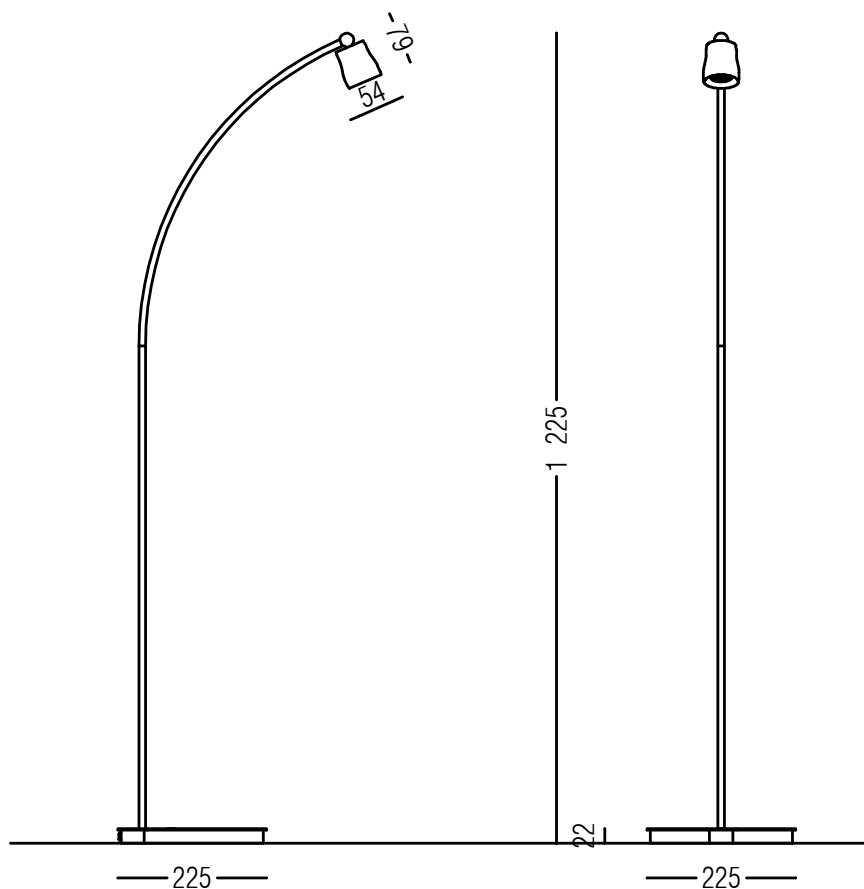

PRODUCT DETAILS

Craftsmanship, drive and technical refinement have given me a particularly elegant design.

I am the Floor Base, a proud member of the l'ombre family. I am both a lighting fixture and an authentic ambiance enhancer. I seamlessly integrate with other l'ombre light fixtures, providing you with various customization possibilities. My sleek and timeless silhouette showcases a technical masterpiece, featuring a durable brass frame with a lasting bronze finish that will withstand the test of time.

SPECIFICATIONS

MAX 5.8W	500 MA	BUILD IN LED	IP20	EU PLUG ON CABLE

PRODUCT CODE	LENGTH	WIDTH	HEIGHT	WEIGHT	MATERIAL	FINISH
RICHELLE-P-EX-FLOOR-EU-DB	392mm	225mm	1225mm	2.930 kg	Brass	Dark bronze

INSIDE THE BOX: WHAT'S INCLUDED

OTHER IMPORTANT INFORMATION

The warranty is invalidated when the device is opened. The lamp in the appliance must only be changed by the manufacturer. Children should be discouraged from playing with the lights. Mount the appliance on dry surfaces, otherwise it may cause discolouration of the finish. Metal finishes should only be cleaned with a soft, dry cloth. Do not use polishes or abrasives. Keep this installation sheet for future uses.