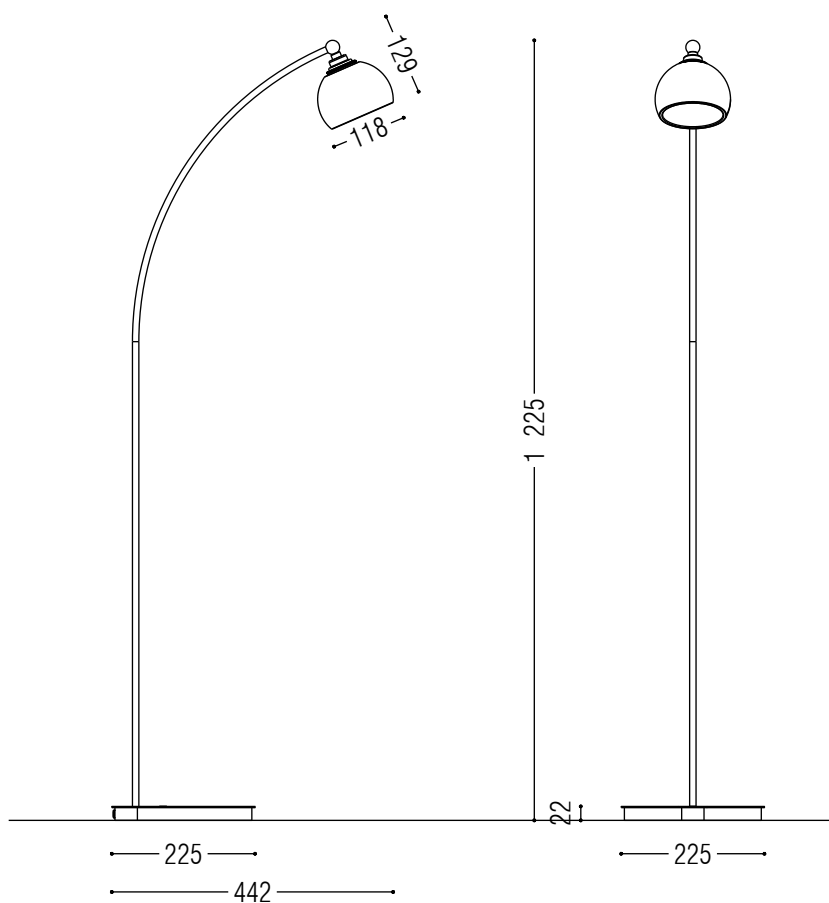

PRODUCT DETAILS

Craftsmanship, drive and technical refinement have given me a particularly elegant design.

I am the Floor Base, a proud member of the l'ombre family. I am both a lighting fixture and an authentic ambiance enhancer. I seamlessly integrate with other l'ombre light fixtures, providing you with various customization possibilities. My sleek and timeless silhouette showcases a technical masterpiece, featuring a durable brass frame with a lasting bronze finish that will withstand the test of time.

SPECIFICATIONS

MAX 5.8W	500 MA	BUILD IN LED	IP20	EU PLUG ON CABLE

PRODUCT CODE	LENGTH	WIDTH	HEIGHT	WEIGHT	MATERIAL	FINISH
CONVEX-S-P-FLOOR-EU-DB	442mm	225mm	1225mm	3.150 kg	Brass / Ceramic	Dark bronze / Pure

INSIDE THE BOX: WHAT'S INCLUDED

OTHER IMPORTANT INFORMATION

The warranty is invalidated when the device is opened. The lamp in the appliance must only be changed by the manufacturer. Children should be discouraged from playing with the lights. Mount the appliance on dry surfaces, otherwise it may cause discolouration of the finish. Metal finishes should only be cleaned with a soft, dry cloth. Do not use polishes or abrasives. Keep this installation sheet for future uses.