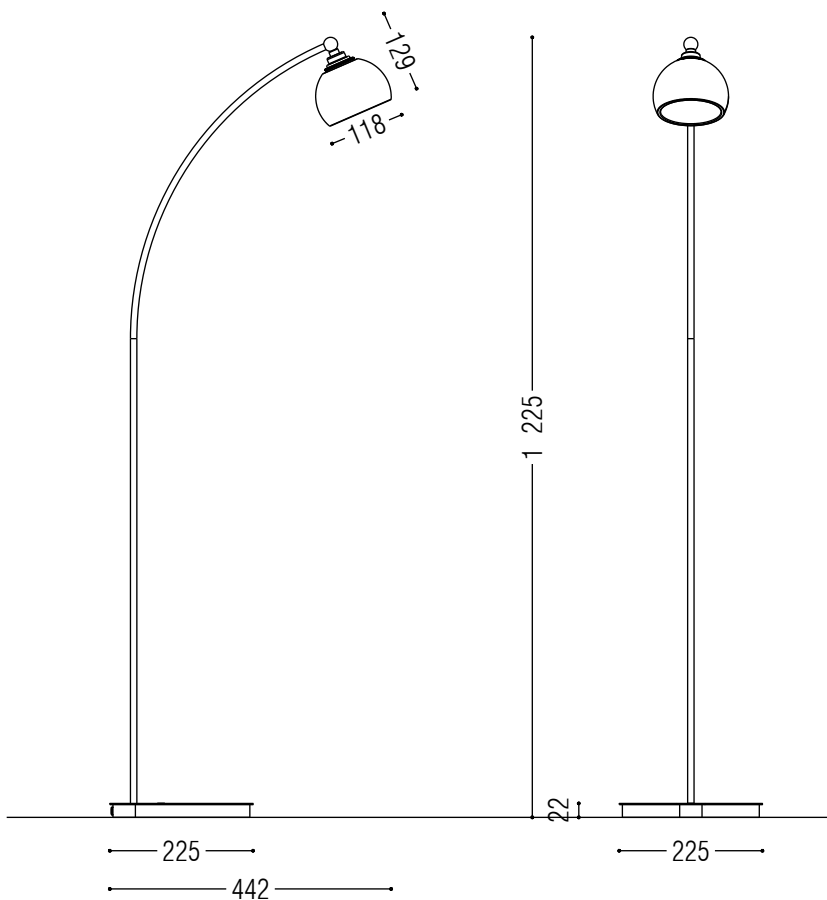

PRODUCT DETAILS

Craftsmanship, drive and technical refinement have given me a particularly elegant design.

I am the Floor Base, a proud member of the l'ombre family. I am both a lighting fixture and an authentic ambiance enhancer. I seamlessly integrate with other l'ombre light fixtures, providing you with various customization possibilities. My sleek and timeless silhouette showcases a technical masterpiece, featuring a durable brass frame with a lasting bronze finish that will withstand the test of time.

SPECIFICATIONS

MAX 5.8W	500 MA	BUILD IN LED	IP20	EU PLUG ON CABLE

PRODUCT CODE	LENGTH	WIDTH	HEIGHT	WEIGHT	MATERIAL	FINISH
CONVEX-S-N-FLOOR-EU-DB	442mm	225mm	1225mm	3.150 kg	Brass / Ceramic	Dark bronze / Natural

INSIDE THE BOX: WHAT'S INCLUDED

OTHER IMPORTANT INFORMATION

The warranty is invalidated when the device is opened. The lamp in the appliance must only be changed by the manufacturer. Children should be discouraged from playing with the lights. Mount the appliance on dry surfaces, otherwise it may cause discolouration of the finish. Metal finishes should only be cleaned with a soft, dry cloth. Do not use polishes or abrasives. Keep this installation sheet for future uses.