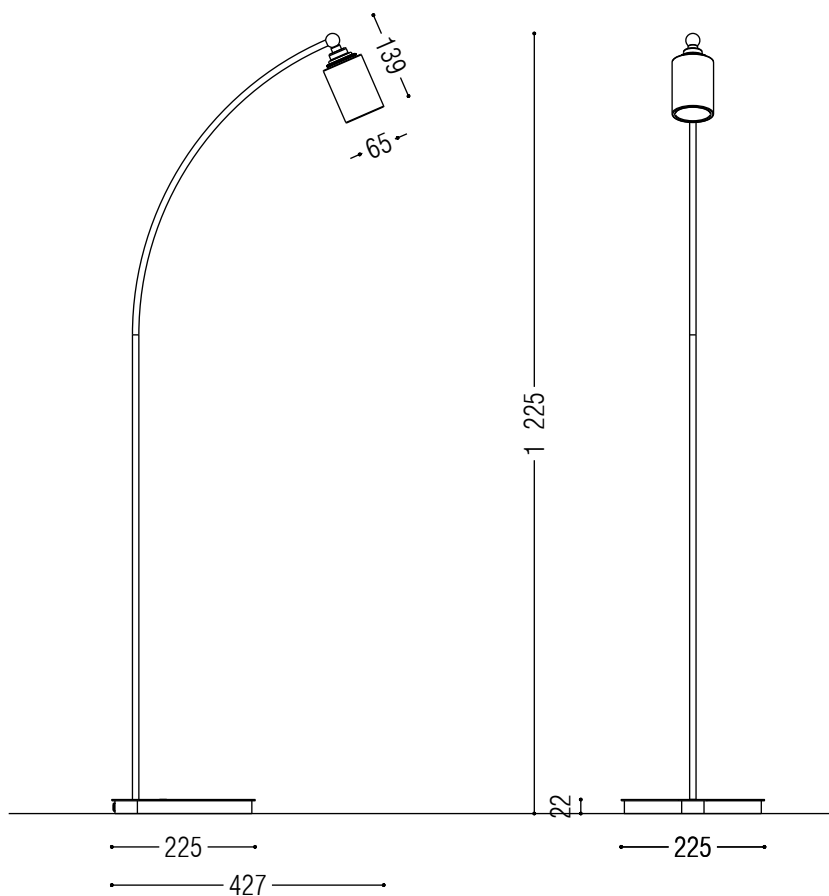

PRODUCT DETAILS

Craftsmanship, drive and technical refinement have given me a particularly elegant design.

I am the Floor Base, a proud member of the l'ombre family. I am both a lighting fixture and an authentic ambiance enhancer. I seamlessly integrate with other l'ombre light fixtures, providing you with various customization possibilities. My sleek and timeless silhouette showcases a technical masterpiece, featuring a durable brass frame with a lasting bronze finish that will withstand the test of time.

SPECIFICATIONS

MAX 5.8W	500 MA	BUILD IN LED	IP20	EU PLUG ON CABLE

PRODUCT CODE	LENGTH	WIDTH	HEIGHT	WEIGHT	MATERIAL	FINISH
TUBE-S-P-FLOOR-EU-DB	427mm	225mm	1225mm	3.150 kg	Brass / Ceramic	Dark bronze / Pure

INSIDE THE BOX: WHAT'S INCLUDED

OTHER IMPORTANT INFORMATION

The warranty is invalidated when the device is opened. The lamp in the appliance must only be changed by the manufacturer. Children should be discouraged from playing with the lights. Mount the appliance on dry surfaces, otherwise it may cause discolouration of the finish. Metal finishes should only be cleaned with a soft, dry cloth. Do not use polishes or abrasives. Keep this installation sheet for future uses.