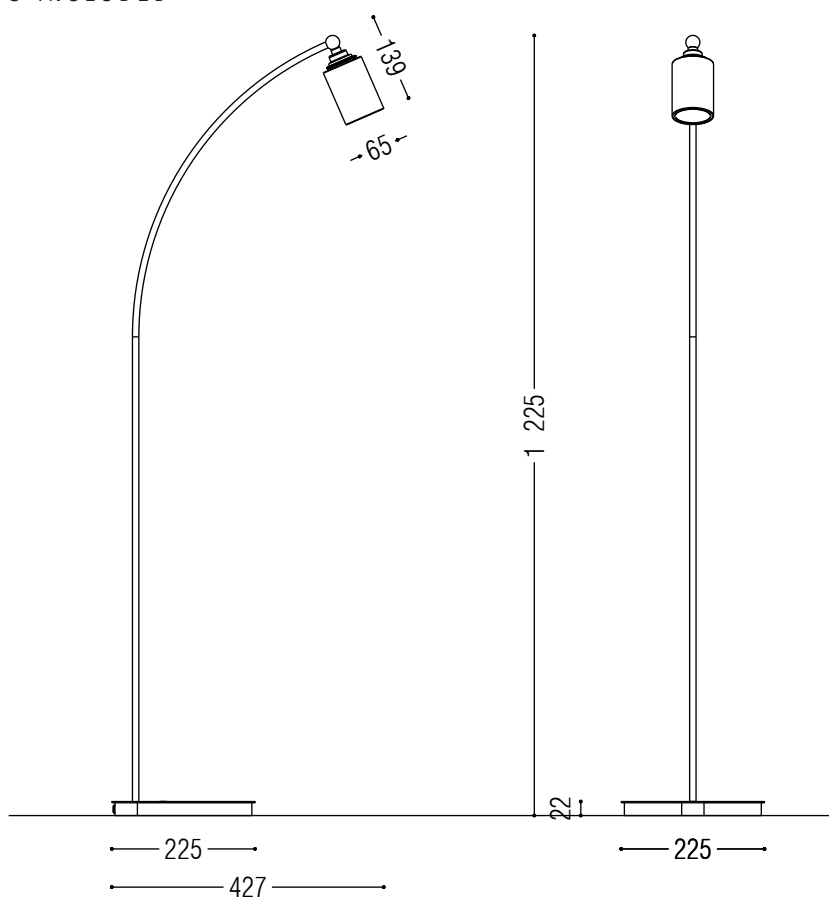

PRODUCT DETAILS

Craftsmanship, drive and technical refinement have given me a particularly elegant design.

I am the Floor Base, a proud member of the l'ombre family. I am both a lighting fixture and an authentic ambiance enhancer. I seamlessly integrate with other l'ombre light fixtures, providing you with various customization possibilities. My sleek and timeless silhouette showcases a technical masterpiece, featuring a durable brass frame with a lasting bronze finish that will withstand the test of time.

SPECIFICATIONS

MAX 5.8W	500 MA	BUILD IN LED	IP20	EU PLUG ON CABLE

PRODUCT CODE	LENGTH	WIDTH	HEIGHT	WEIGHT	MATERIAL	FINISH
TUBE-S-N-FLOOR-EU-DB	427mm	225mm	1225mm	3.150 kg	Brass / Ceramic	Dark bronze / Natural

INSIDE THE BOX: WHAT'S INCLUDED

OTHER IMPORTANT INFORMATION

The warranty is invalidated when the device is opened. The lamp in the appliance must only be changed by the manufacturer. Children should be discouraged from playing with the lights. Mount the appliance on dry surfaces, otherwise it may cause discolouration of the finish. Metal finishes should only be cleaned with a soft, dry cloth. Do not use polishes or abrasives. Keep this installation sheet for future uses.