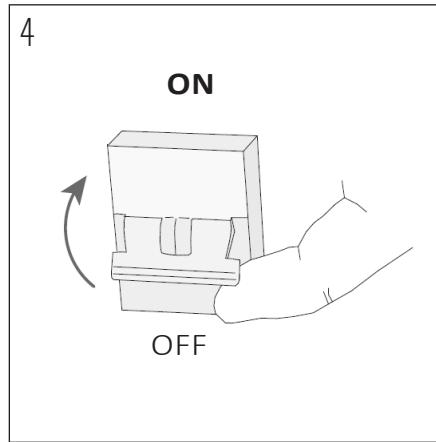

INSTALLATION GUIDE

The installation of the product depends on the used canopy, please check out the installation sheets of your canopy.

This product may only be installed by an authorised electrical installer.

Make sure there are no other cables close by the place of the power cables.

Ensure to switch OFF the fuse before the installation

Be sure the installation is done right before switching ON the fuse.

The appliance is ready for use, enjoy the light.

OTHER IMPORTANT INFORMATION

The warranty is invalidated when the device is opened. The lamp in the appliance must only be changed by the manufacturer. Children should be discouraged from playing with the lights. Mount the appliance on dry surfaces, otherwise it may cause discolouration of the finish. Metal finishes should only be cleaned with a soft, dry cloth. Do not use polishes or abrasives. Keep this installation sheet for future uses.