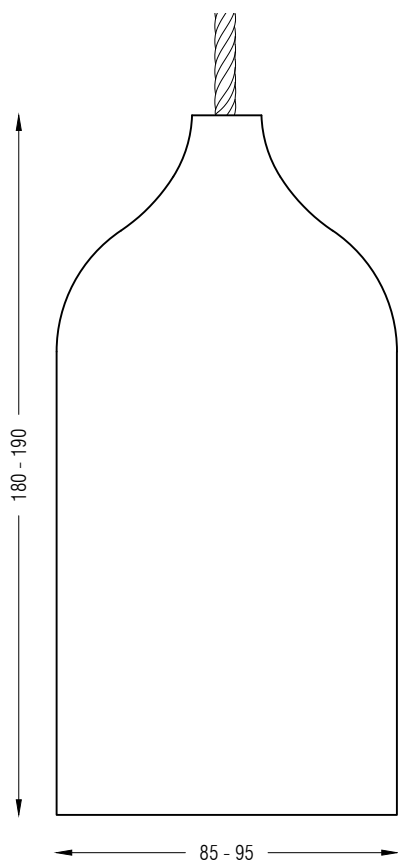

PRODUCT DETAILS

Craftmanship, simplicity and quality. Those three words will describe the appearance of the ceramic collection perfectly. This collection, designed by l'ombre, has an elegant and stylish shape. The handmade ceramic fixtures are finished with a dark bronzed lampholder. This combination exudes craftsmanship and creates an unique atmosphere in the house. The ceramic collection exists in a natural and a pure serie and has various combination options.

SPECIFICATIONS

PRODUCT CODE	LENGTH	WIDTH	HEIGHT	WEIGHT	MATERIAL	COLOUR
SLENDER-M-P-PEN-00-DB	85-95mm	85-95mm	180-190 mm	0,815 kg	Ceramic	Pure

INSIDE THE BOX: WHAT'S INCLUDED