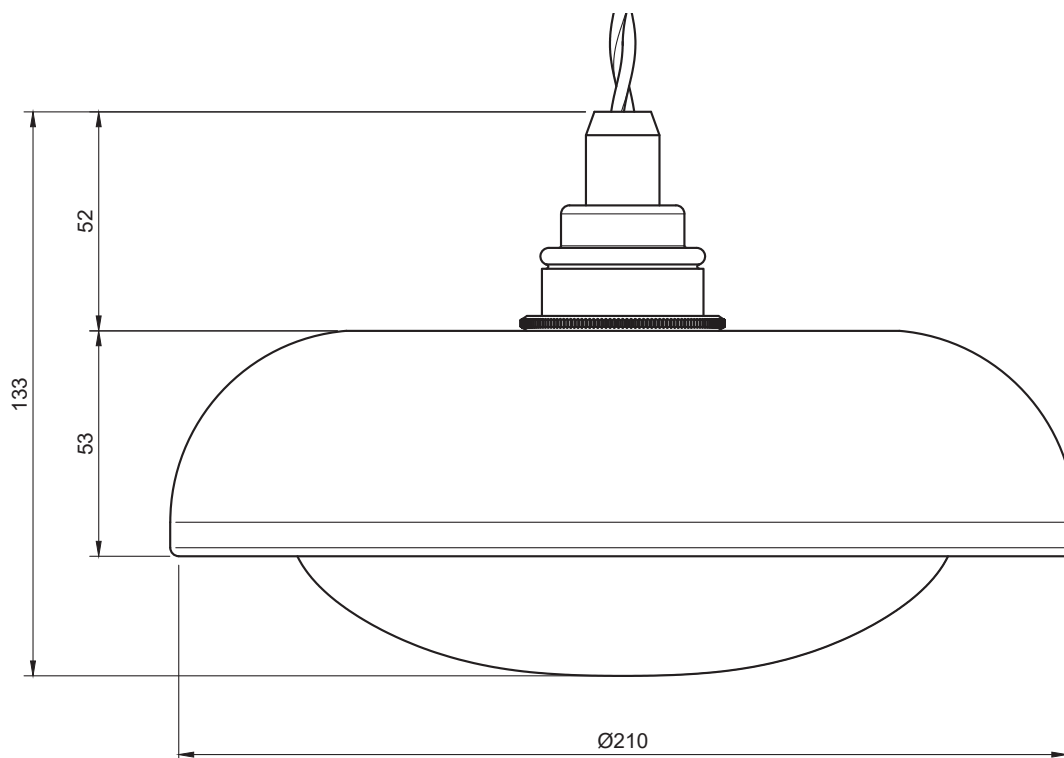

INSIDE THE BOX: WHAT'S INCLUDED