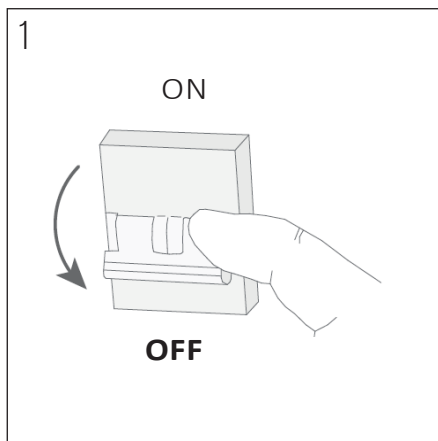

INSTALLATION GUIDE

The installation of the product depends on the used canopy, please check out the installation sheets of your canopy.

This product may only be installed by an authorised electrical installer.

Make sure there are no other cables close by the place of the power cables.

Ensure to switch OFF the fuse before the installation