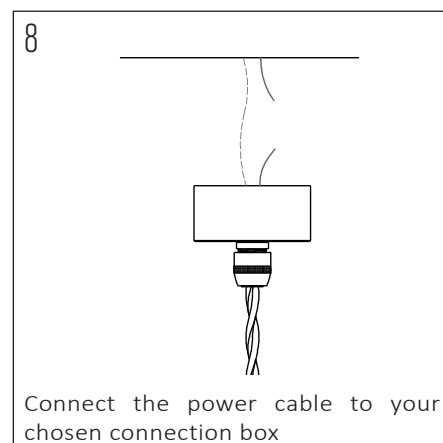

INSTALLATION GUIDE

The installation of the product depends on the used canopy, please check out the installation sheets of your canopy.

This product may only be installed by an authorised electrical installer.

Make sure there are no other cables close by the place of the power cables.

Ensure to switch OFF the fuse before the installation