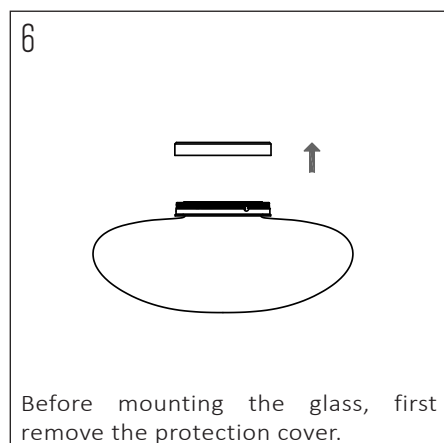

INSTALLATION GUIDE

The installation of the product depends on the used canopy, please check out the installation sheets of your canopy.

This product may only be installed by an authorised electrical installer.

Make sure there are no other cables close by the place of the power cables.

Ensure to switch OFF the fuse before the installation