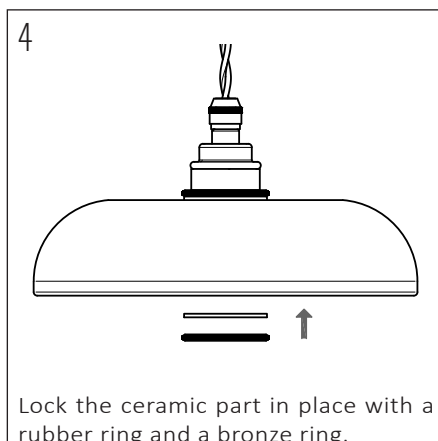

INSTALLATION GUIDE

The installation of the product depends on the used canopy, please check out the installation sheets of your canopy.

This product may only be installed by an authorised electrical installer.

Make sure there are no other cables close by the place of the power cables.

Ensure to switch OFF the fuse before the installation