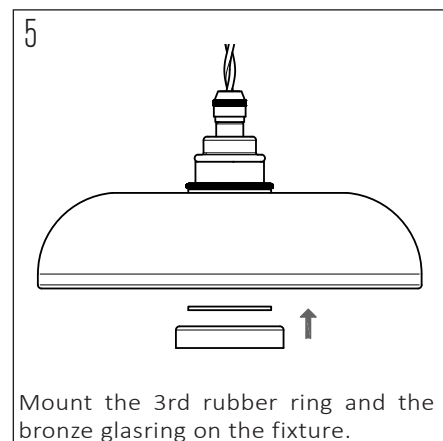

INSTALLATION GUIDE

The installation of the product depends on the used canopy, please check out the installation sheets of your canopy.

This product may only be installed by an authorised electrical installer.

Make sure there are no other cables close by the place of the power cables.

Ensure to switch OFF the fuse before the installation