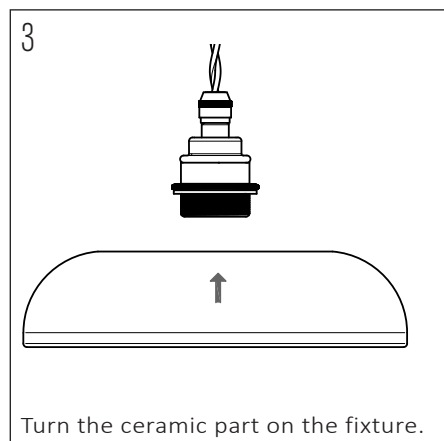

INSTALLATION GUIDE

The installation of the product depends on the used canopy, please check out the installation sheets of your canopy.

This product may only be installed by an authorised electrical installer.

Make sure there are no other cables close by the place of the power cables.

Ensure to switch OFF the fuse before the installation