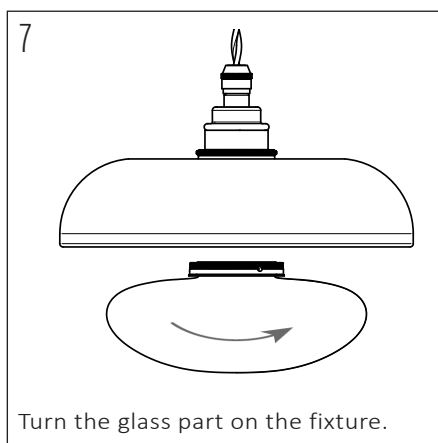

INSTALLATION GUIDE

The installation of the product depends on the used canopy, please check out the installation sheets of your canopy.

This product may only be installed by an authorised electrical installer.

Make sure there are no other cables close by the place of the power cables.

Ensure to switch OFF the fuse before the installation