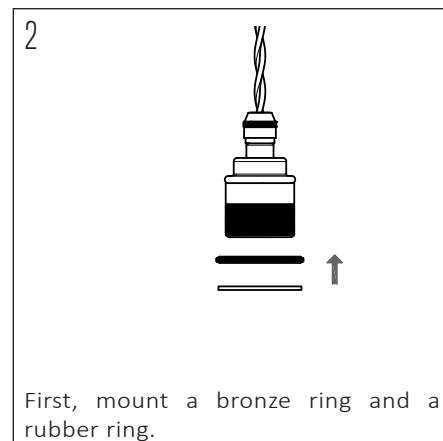

INSTALLATION GUIDE

The installation of the product depends on the used canopy, please check out the installation sheets of your canopy.

This product may only be installed by an authorised electrical installer.

Make sure there are no other cables close by the place of the power cables.

Ensure to switch OFF the fuse before the installation