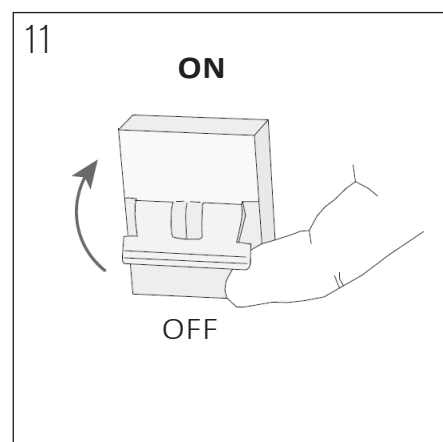

INSTALLATION GUIDE

The installation of the product depends on the used canopy, please check out the installation sheets of your canopy.

This product may only be installed by an authorised electrical installer.

Make sure there are no other cables close by the place of the power cables.

Ensure to switch OFF the fuse before the installation