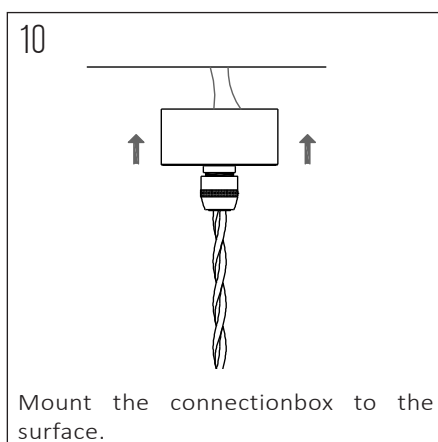

INSTALLATION GUIDE

The installation of the product depends on the used canopy, please check out the installation sheets of your canopy.

This product may only be installed by an authorised electrical installer.

Make sure there are no other cables close by the place of the power cables.

Ensure to switch OFF the fuse before the installation