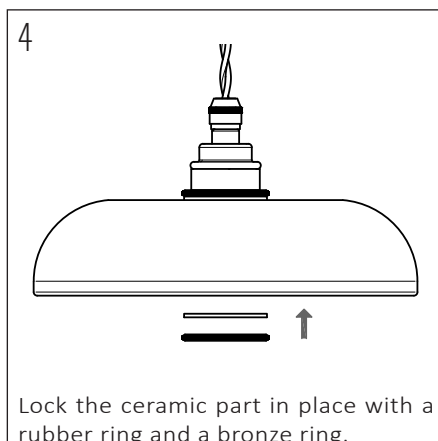

PRODUCT CODE	LENGTH	WIDTH	HEIGHT	WEIGHT	MATERIAL	COLOUR
NOCTILUCIA-M-SHELL-L-G-N-PEN-00-DB	210mm	210mm	133mm	1,356 kg	Glass / Ceramic	Green / Natural

INSIDE THE BOX: WHAT'S INCLUDED

INSTALLATION GUIDE

The installation of the product depends on the used canopy, please check out the installation sheets of your canopy.

This product may only be installed by an authorised electrical installer.

Make sure there are no other cables close by the place of the power cables.

Ensure to switch OFF the fuse before the installation