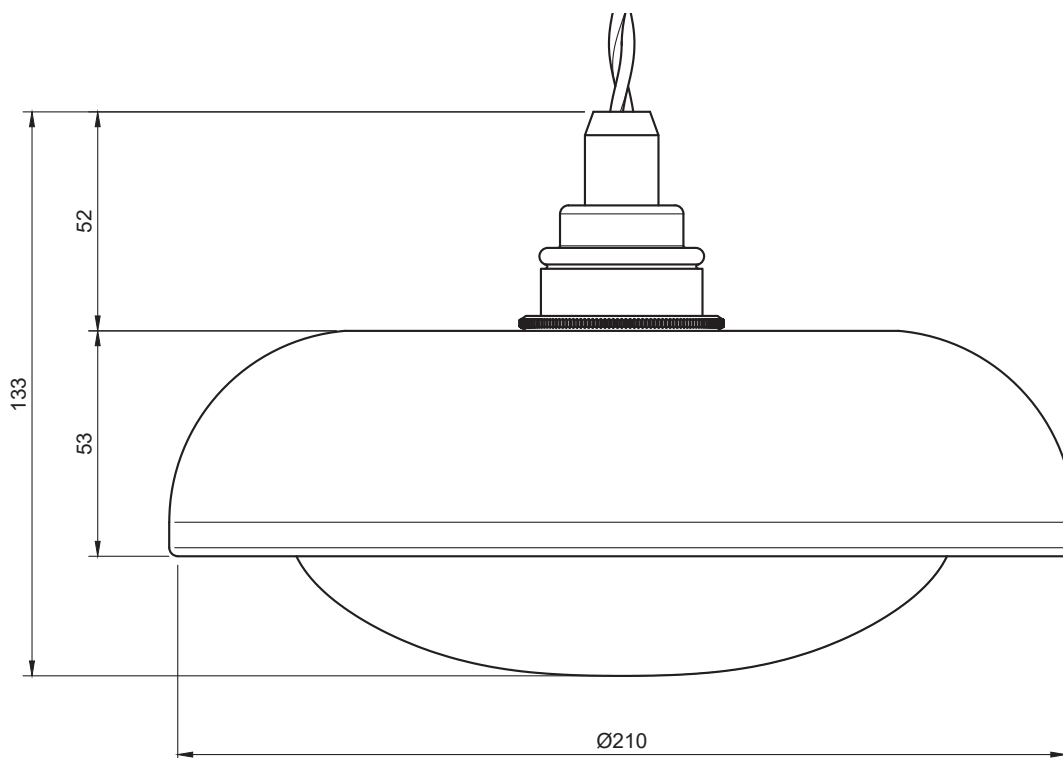

PRODUCT CODE	LENGTH	WIDTH	HEIGHT	WEIGHT	MATERIAL	COLOUR
NOCTILUCIA-M-SHELL-L-G-N-PEN-00-DB	210mm	210mm	133mm	1,356 kg	Glass / Ceramic	Green / Natural

INSIDE THE BOX: WHAT'S INCLUDED

INSTALLATION GUIDE

The installation of the product depends on the used canopy, please check out the installation sheets of your canopy.