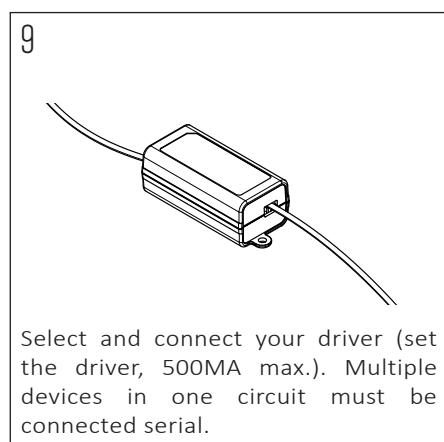

INSTALLATION GUIDE

The installation of the product depends on the used canopy, please check out the installation sheets of your canopy.

This product may only be installed by an authorised electrical installer.

Make sure there are no other cables close by the place of the power cables.

Ensure to switch OFF the fuse before the installation