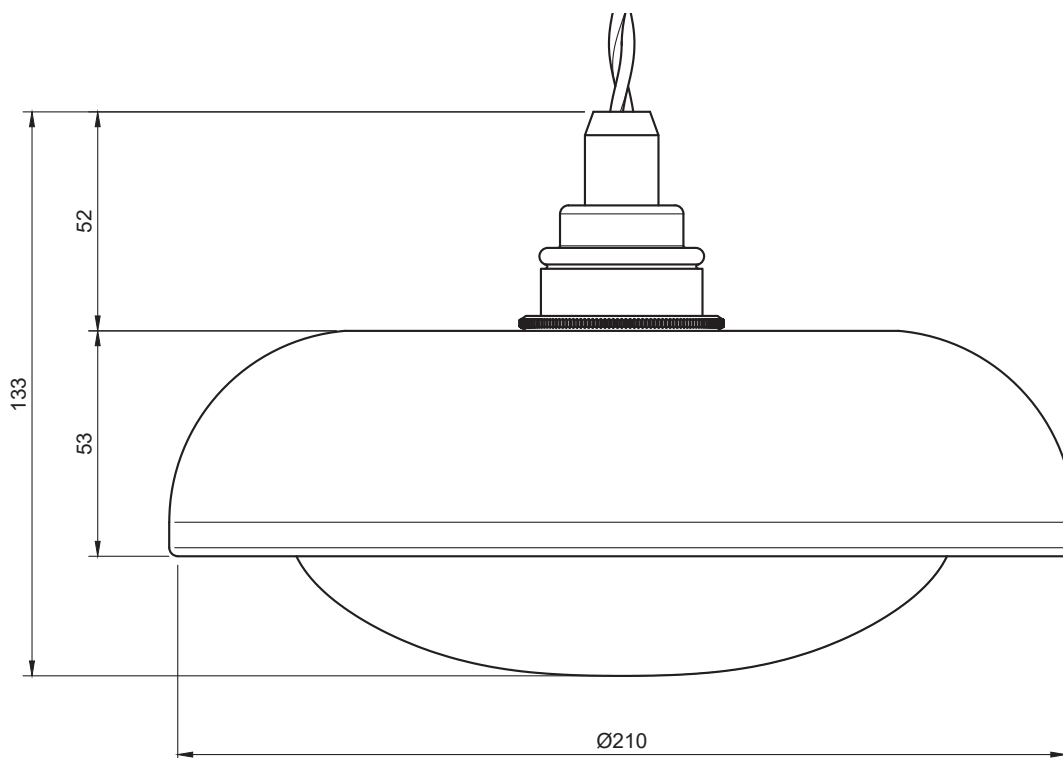

INSIDE THE BOX: WHAT'S INCLUDED