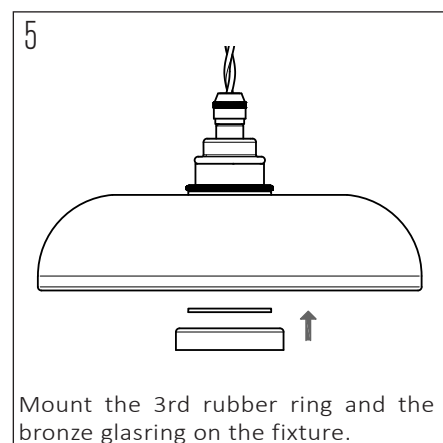

INSTALLATION GUIDE

The installation of the product depends on the used canopy, please check out the installation sheets of your canopy.

This product may only be installed by an authorised electrical installer.

Make sure there are no other cables close by the place of the power cables.

Ensure to switch OFF the fuse before the installation