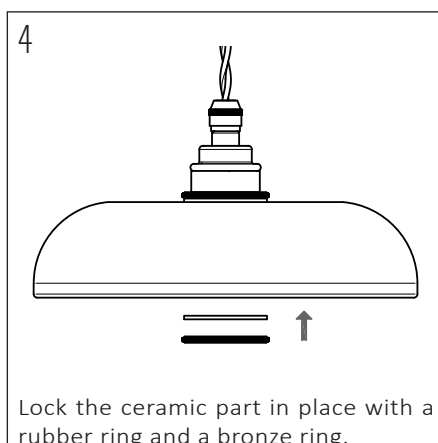

INSTALLATION GUIDE

The installation of the product depends on the used canopy, please check out the installation sheets of your canopy.

This product may only be installed by an authorised electrical installer.

Make sure there are no other cables close by the place of the power cables.

Ensure to switch OFF the fuse before the installation