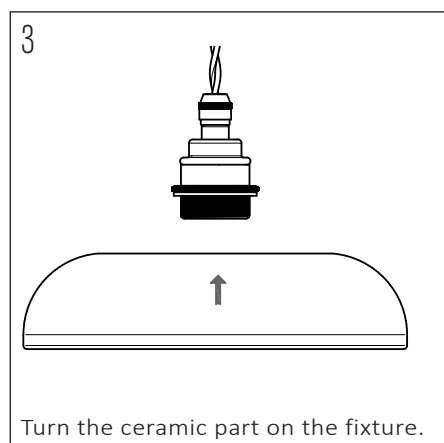

INSTALLATION GUIDE

The installation of the product depends on the used canopy, please check out the installation sheets of your canopy.

This product may only be installed by an authorised electrical installer.

Make sure there are no other cables close by the place of the power cables.

Ensure to switch OFF the fuse before the installation