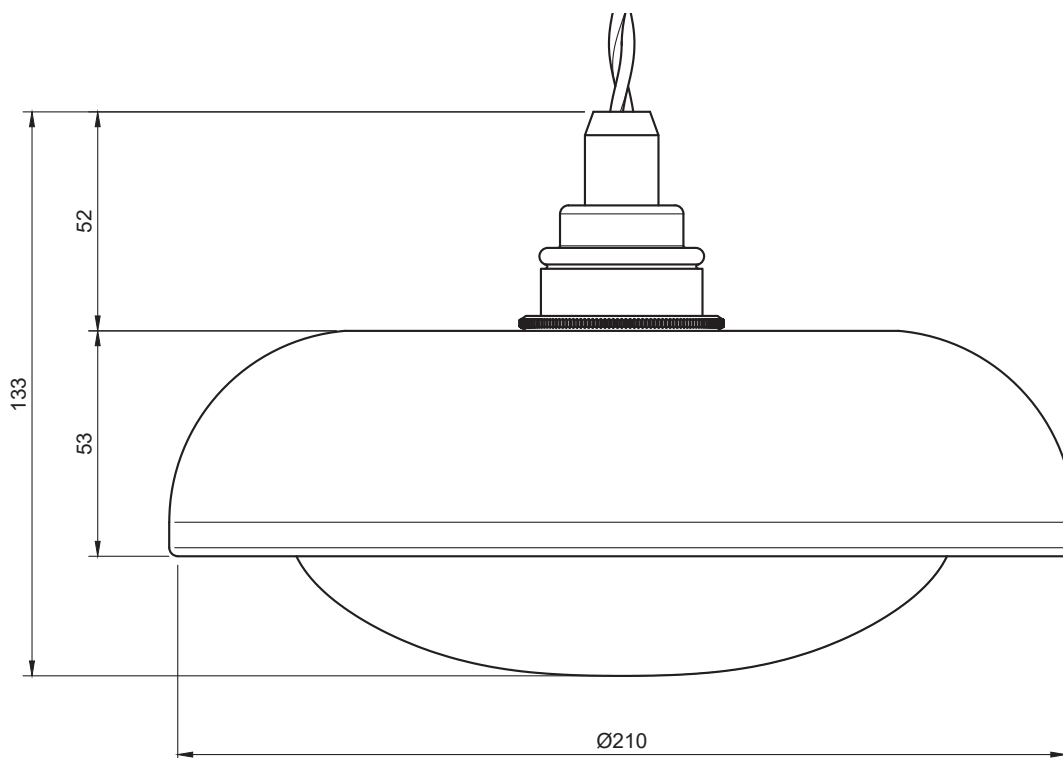

PRODUCT CODE	LENGTH	WIDTH	HEIGHT	WEIGHT	MATERIAL	COLOUR
NOCTILUCIA-M-SHELL-L-G-P-PEN-00-DB	210mm	210mm	133mm	1,356 kg	Glass / Ceramic	Green / Pure

INSIDE THE BOX: WHAT'S INCLUDED

INSTALLATION GUIDE

The installation of the product depends on the used canopy, please check out the installation sheets of your canopy.