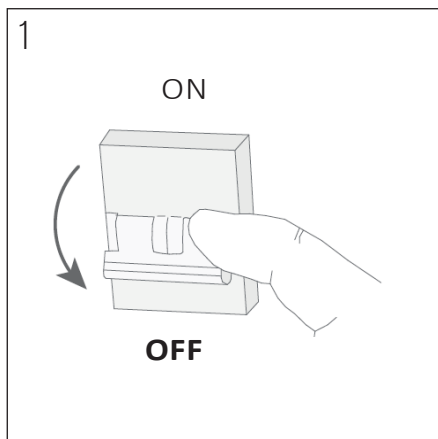

INSTALLATION GUIDE

The installation of the product depends on the used canopy, please check out the installation sheets of your canopy.

This product may only be installed by an authorised electrical installer.

Make sure there are no other cables close by the place of the power cables.

Ensure to switch OFF the fuse before the installation