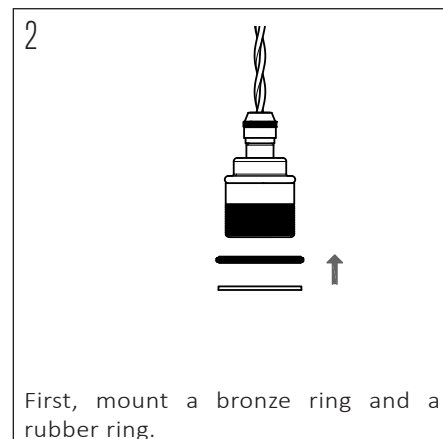

INSTALLATION GUIDE

The installation of the product depends on the used canopy, please check out the installation sheets of your canopy.

This product may only be installed by an authorised electrical installer.

Make sure there are no other cables close by the place of the power cables.

Ensure to switch OFF the fuse before the installation