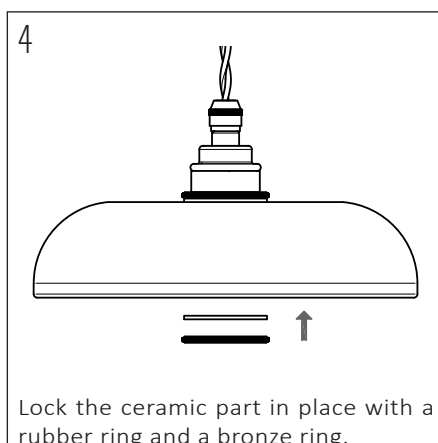

PRODUCT CODE	LENGTH	WIDTH	HEIGHT	WEIGHT	MATERIAL	COLOUR
NOCTILUCIA-M-SHELL-L-G-P-PEN-00-DB	210mm	210mm	133mm	1,356 kg	Glass / Ceramic	Green / Pure

INSIDE THE BOX: WHAT'S INCLUDED

INSTALLATION GUIDE

The installation of the product depends on the used canopy, please check out the installation sheets of your canopy.

This product may only be installed by an authorised electrical installer.

Make sure there are no other cables close by the place of the power cables.

Ensure to switch OFF the fuse before the installation