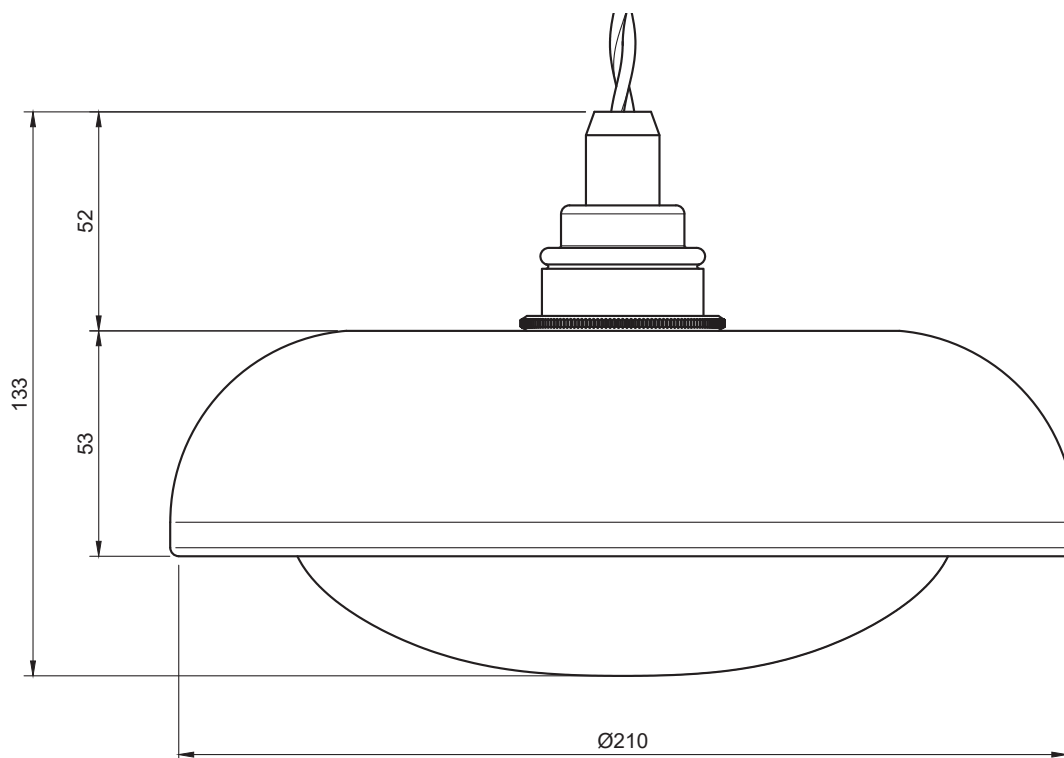

PRODUCT CODE	LENGTH	WIDTH	HEIGHT	WEIGHT	MATERIAL	COLOUR
NOCTILUCIA-M-SHELL-L-N-P-PEN-00-DB	210mm	210mm	133mm	1,356 kg	Glass / Ceramic	Nero / Pure

INSIDE THE BOX: WHAT'S INCLUDED

INSTALLATION GUIDE

The installation of the product depends on the used canopy, please check out the installation sheets of your canopy.