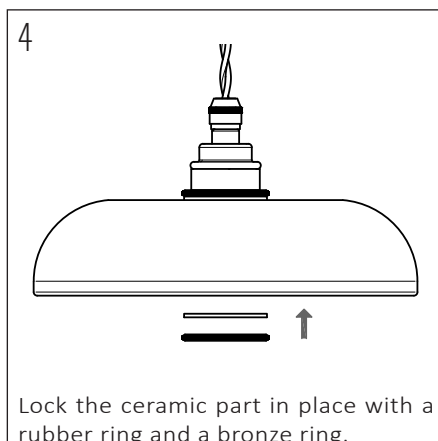

PRODUCT CODE	LENGTH	WIDTH	HEIGHT	WEIGHT	MATERIAL	COLOUR
NOCTILUCIA-M-SHELL-L-N-P-PEN-00-DB	210mm	210mm	133mm	1,356 kg	Glass / Ceramic	Nero / Pure

INSIDE THE BOX: WHAT'S INCLUDED

INSTALLATION GUIDE

The installation of the product depends on the used canopy, please check out the installation sheets of your canopy.

This product may only be installed by an authorised electrical installer.

Make sure there are no other cables close by the place of the power cables.

Ensure to switch OFF the fuse before the installation