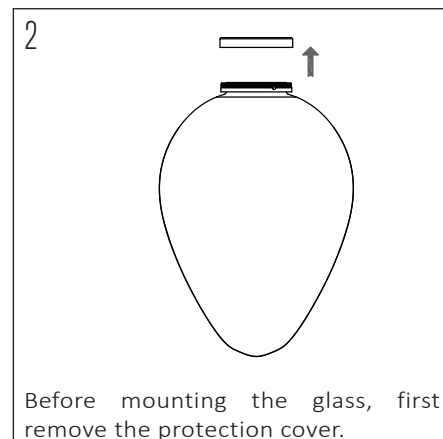

INSTALLATION GUIDE

The installation of the product depends on the used canopy, please check out the installation sheets of your canopy.

This product may only be installed by an authorised electrical installer.

Make sure there are no other cables close by the place of the power cables.

Ensure to switch OFF the fuse before the installation

Be sure the installation is done right before switching ON the fuse.

The appliance is ready for use, enjoy the light.

OTHER IMPORTANT INFORMATION

The warranty is invalidated when the device is opened. The lamp in the appliance must only be changed by the manufacturer. Children should be discouraged from playing with the lights. Mount the appliance on dry surfaces, otherwise it may cause discolouration of the finish. Metal finishes should only be cleaned with a soft, dry cloth. Do not use polishes or abrasives. Keep this installation sheet for future uses.