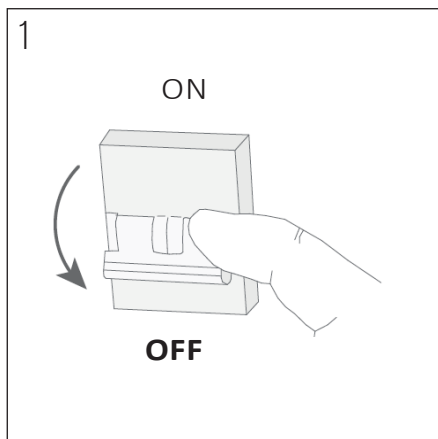

INSTALLATION GUIDE

The installation of the product depends on the used canopy, please check out the installation sheets of your canopy.

This product may only be installed by an authorised electrical installer.

Make sure there are no other cables close by the place of the power cables.

Ensure to switch OFF the fuse before the installation

Be sure the installation is done right before switching ON the fuse.

The appliance is ready for use, enjoy the light.

OTHER IMPORTANT INFORMATION

The warranty is invalidated when the device is opened. The lamp in the appliance must only be changed by the manufacturer. Children should be discouraged from playing with the lights. Mount the appliance on dry surfaces, otherwise it may cause discolouration of the finish. Metal finishes should only be cleaned with a soft, dry cloth. Do not use polishes or abrasives. Keep this installation sheet for future uses.