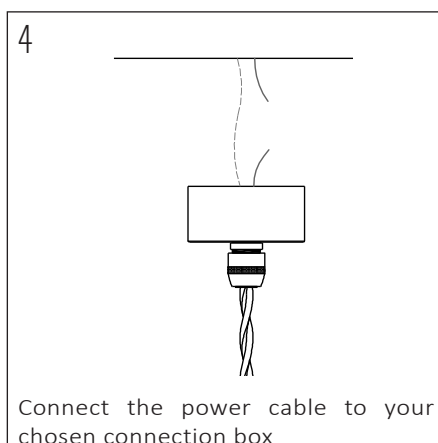

PRODUCT CODE	LENGTH	WIDTH	HEIGHT	WEIGHT	MATERIAL	COLOUR
CHARLICE-R-L-G-PEN-00-DB	155mm	155mm	270mm	1,150 kg	Glass	Green

INSIDE THE BOX: WHAT'S INCLUDED

INSTALLATION GUIDE

The installation of the product depends on the used canopy, please check out the installation sheets of your canopy.

This product may only be installed by an authorised electrical installer.

Make sure there are no other cables close by the place of the power cables.

Ensure to switch OFF the fuse before the installation