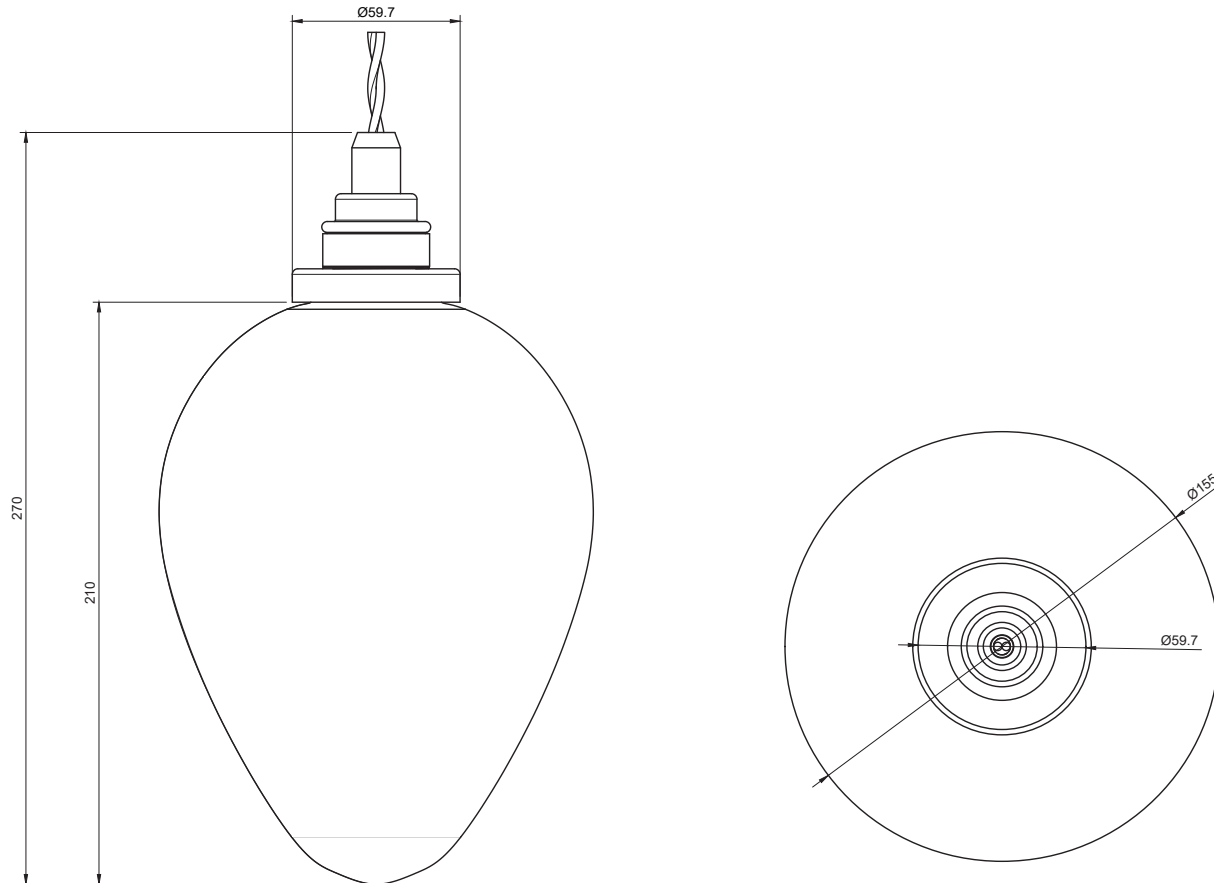

PRODUCT CODE	LENGTH	WIDTH	HEIGHT	WEIGHT	MATERIAL	COLOUR
CHARLICE-R-L-G-PEN-00-DB	155mm	155mm	270mm	1,150 kg	Glass	Green

INSIDE THE BOX: WHAT'S INCLUDED

INSTALLATION GUIDE

The installation of the product depends on the used canopy, please check out the installation sheets of your canopy.