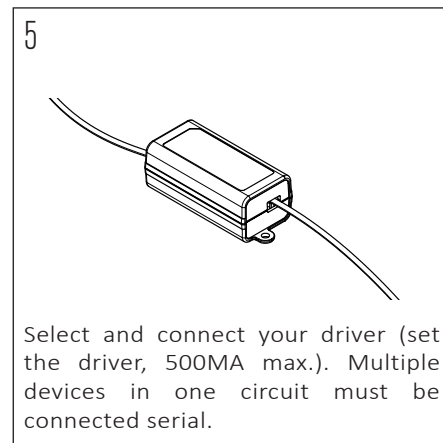

INSTALLATION GUIDE

The installation of the product depends on the used canopy, please check out the installation sheets of your canopy.

This product may only be installed by an authorised electrical installer.

Make sure there are no other cables close by the place of the power cables.

Ensure to switch OFF the fuse before the installation

Be sure the installation is done right before switching ON the fuse.

The appliance is ready for use, enjoy the light.

OTHER IMPORTANT INFORMATION

The warranty is invalidated when the device is opened. The lamp in the appliance must only be changed by the manufacturer. Children should be discouraged from playing with the lights. Mount the appliance on dry surfaces, otherwise it may cause discolouration of the finish. Metal finishes should only be cleaned with a soft, dry cloth. Do not use polishes or abrasives. Keep this installation sheet for future uses.