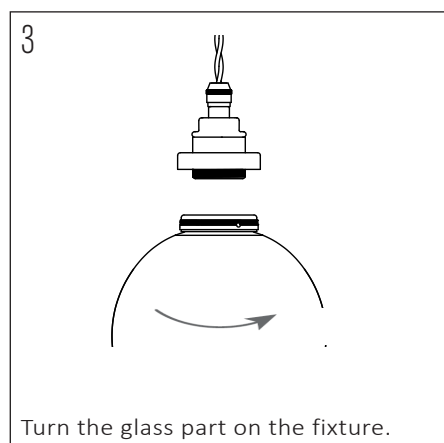

INSTALLATION GUIDE

The installation of the product depends on the used canopy, please check out the installation sheets of your canopy.

This product may only be installed by an authorised electrical installer.

Make sure there are no other cables close by the place of the power cables.

Ensure to switch OFF the fuse before the installation

Be sure the installation is done right before switching ON the fuse.

The appliance is ready for use, enjoy the light.

OTHER IMPORTANT INFORMATION

The warranty is invalidated when the device is opened. The lamp in the appliance must only be changed by the manufacturer. Children should be discouraged from playing with the lights. Mount the appliance on dry surfaces, otherwise it may cause discolouration of the finish. Metal finishes should only be cleaned with a soft, dry cloth. Do not use polishes or abrasives. Keep this installation sheet for future uses.