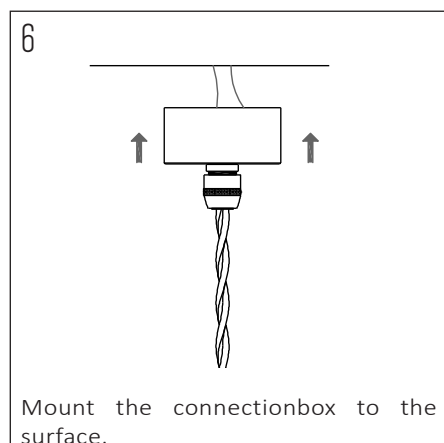

PRODUCT CODE	LENGTH	WIDTH	HEIGHT	WEIGHT	MATERIAL	COLOUR
CHARLICE-R-L-G-PEN-00-DB	155mm	155mm	270mm	1,150 kg	Glass	Green

INSIDE THE BOX: WHAT'S INCLUDED

INSTALLATION GUIDE

The installation of the product depends on the used canopy, please check out the installation sheets of your canopy.

This product may only be installed by an authorised electrical installer.

Make sure there are no other cables close by the place of the power cables.

Ensure to switch OFF the fuse before the installation