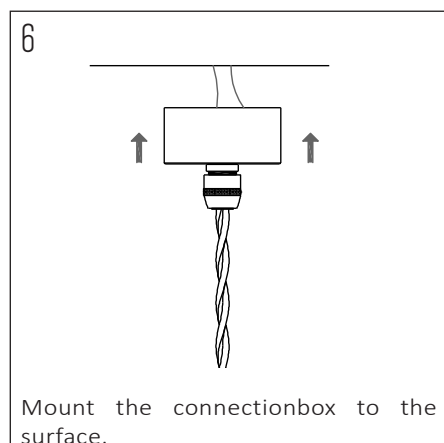

PRODUCT CODE	LENGTH	WIDTH	HEIGHT	WEIGHT	MATERIAL	COLOUR
CHARLICE-R-L-Y-PEN-00-DB	155mm	155mm	270mm	1,150 kg	Glass	Yellow

INSIDE THE BOX: WHAT'S INCLUDED

INSTALLATION GUIDE

The installation of the product depends on the used canopy, please check out the installation sheets of your canopy.

This product may only be installed by an authorised electrical installer.

Make sure there are no other cables close by the place of the power cables.

Ensure to switch OFF the fuse before the installation