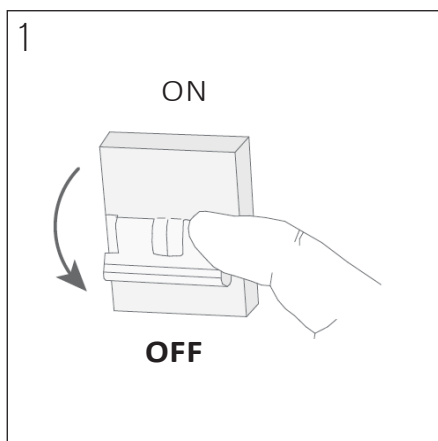

INSTALLATION GUIDE

The installation of the product depends on the used canopy, please check out the installation sheets of your canopy.

This product may only be installed by an authorised electrical installer.

Make sure there are no other cables close by the place of the power cables.

Ensure to switch OFF the fuse before the installation

Be sure the installation is done right before switching ON the fuse.

The appliance is ready for use, enjoy the light.

OTHER IMPORTANT INFORMATION

The warranty is invalidated when the device is opened. The lamp in the appliance must only be changed by the manufacturer. Children should be discouraged from playing with the lights. Mount the appliance on dry surfaces, otherwise it may cause discolouration of the finish. Metal finishes should only be cleaned with a soft, dry cloth. Do not use polishes or abrasives. Keep this installation sheet for future uses.