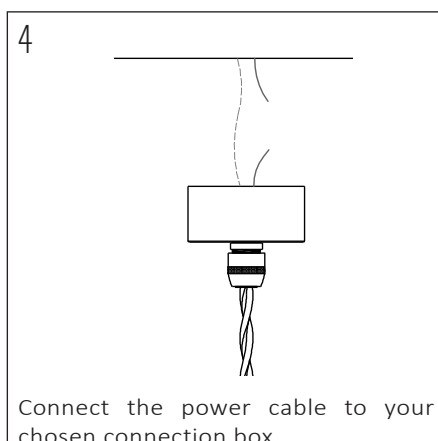

PRODUCT CODE	LENGTH	WIDTH	HEIGHT	WEIGHT	MATERIAL	COLOUR
CHARLICE-R-L-Y-PEN-00-DB	155mm	155mm	270mm	1,150 kg	Glass	Yellow

INSIDE THE BOX: WHAT'S INCLUDED

INSTALLATION GUIDE

The installation of the product depends on the used canopy, please check out the installation sheets of your canopy.

This product may only be installed by an authorised electrical installer.

Make sure there are no other cables close by the place of the power cables.

Ensure to switch OFF the fuse before the installation