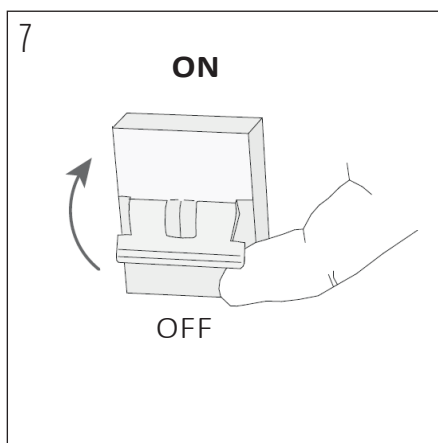

INSTALLATION GUIDE

The installation of the product depends on the used canopy, please check out the installation sheets of your canopy.

This product may only be installed by an authorised electrical installer.

Make sure there are no other cables close by the place of the power cables.

Ensure to switch OFF the fuse before the installation

Be sure the installation is done right before switching ON the fuse.

The appliance is ready for use, enjoy the light.

OTHER IMPORTANT INFORMATION

The warranty is invalidated when the device is opened. The lamp in the appliance must only be changed by the manufacturer. Children should be discouraged from playing with the lights. Mount the appliance on dry surfaces, otherwise it may cause discolouration of the finish. Metal finishes should only be cleaned with a soft, dry cloth. Do not use polishes or abrasives. Keep this installation sheet for future uses.