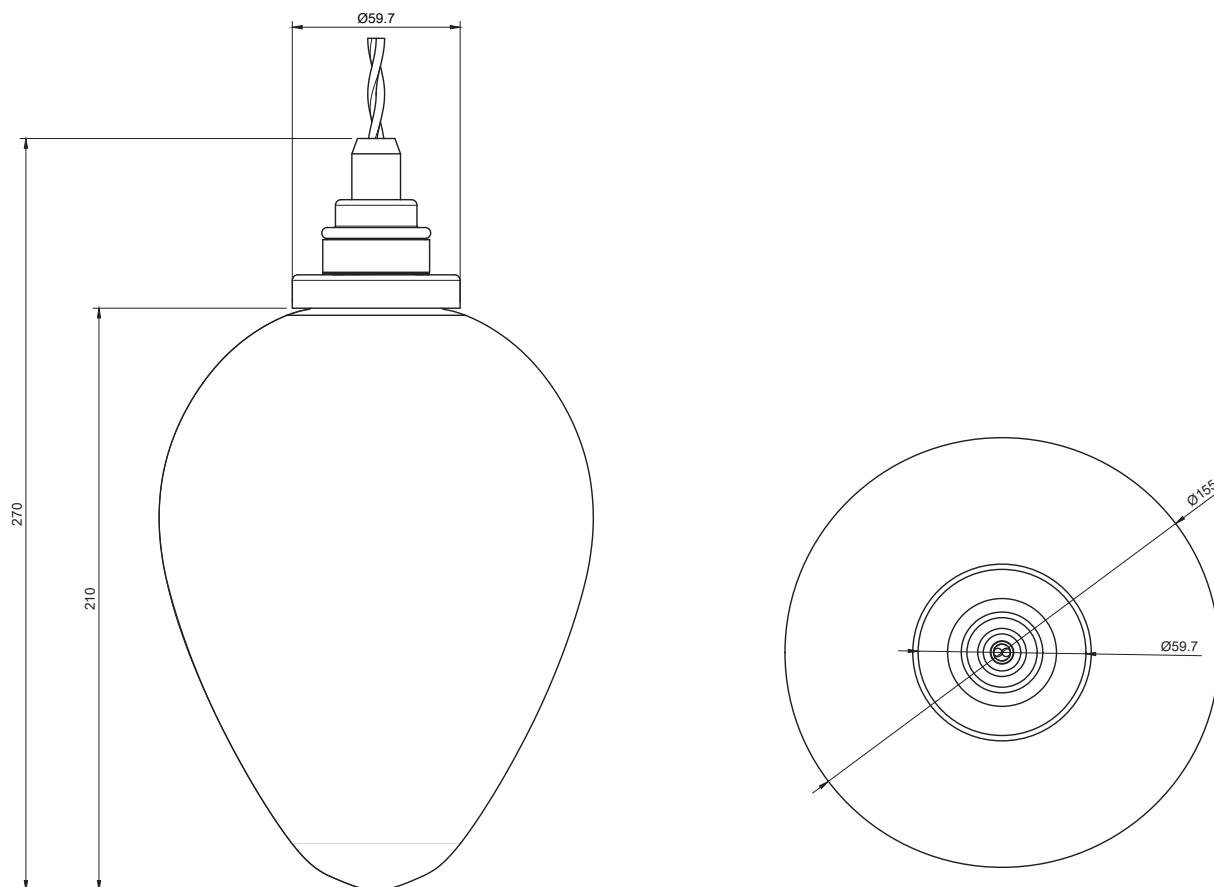

PRODUCT CODE	LENGTH	WIDTH	HEIGHT	WEIGHT	MATERIAL	COLOUR
CHARLICE-R-L-Y-PEN-00-DB	155mm	155mm	270mm	1,150 kg	Glass	Yellow

INSIDE THE BOX: WHAT'S INCLUDED

INSTALLATION GUIDE

The installation of the product depends on the used canopy, please check out the installation sheets of your canopy.