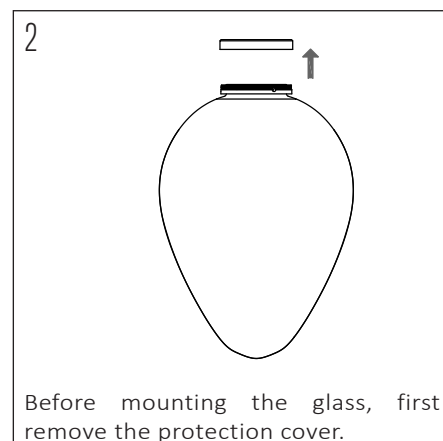

INSTALLATION GUIDE

The installation of the product depends on the used canopy, please check out the installation sheets of your canopy.

This product may only be installed by an authorised electrical installer.

Make sure there are no other cables close by the place of the power cables.

Ensure to switch OFF the fuse before the installation

Be sure the installation is done right before switching ON the fuse.

The appliance is ready for use, enjoy the light.

OTHER IMPORTANT INFORMATION

The warranty is invalidated when the device is opened. The lamp in the appliance must only be changed by the manufacturer. Children should be discouraged from playing with the lights. Mount the appliance on dry surfaces, otherwise it may cause discolouration of the finish. Metal finishes should only be cleaned with a soft, dry cloth. Do not use polishes or abrasives. Keep this installation sheet for future uses.