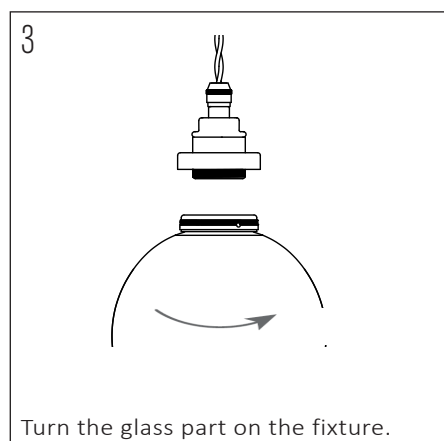

INSTALLATION GUIDE

The installation of the product depends on the used canopy, please check out the installation sheets of your canopy.

This product may only be installed by an authorised electrical installer.

Make sure there are no other cables close by the place of the power cables.

Ensure to switch OFF the fuse before the installation

Be sure the installation is done right before switching ON the fuse.

The appliance is ready for use, enjoy the light.

OTHER IMPORTANT INFORMATION

The warranty is invalidated when the device is opened. The lamp in the appliance must only be changed by the manufacturer. Children should be discouraged from playing with the lights. Mount the appliance on dry surfaces, otherwise it may cause discolouration of the finish. Metal finishes should only be cleaned with a soft, dry cloth. Do not use polishes or abrasives. Keep this installation sheet for future uses.