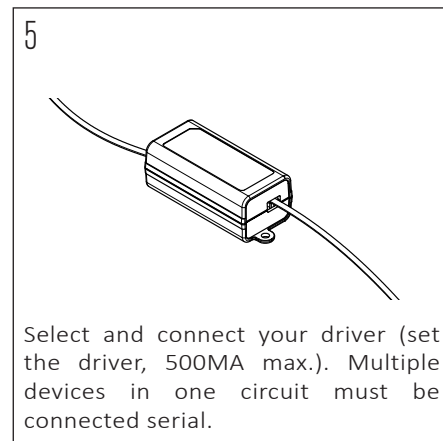

INSTALLATION GUIDE

The installation of the product depends on the used canopy, please check out the installation sheets of your canopy.

This product may only be installed by an authorised electrical installer.

Make sure there are no other cables close by the place of the power cables.

Ensure to switch OFF the fuse before the installation

Be sure the installation is done right before switching ON the fuse.

The appliance is ready for use, enjoy the light.

OTHER IMPORTANT INFORMATION

The warranty is invalidated when the device is opened. The lamp in the appliance must only be changed by the manufacturer. Children should be discouraged from playing with the lights. Mount the appliance on dry surfaces, otherwise it may cause discolouration of the finish. Metal finishes should only be cleaned with a soft, dry cloth. Do not use polishes or abrasives. Keep this installation sheet for future uses.