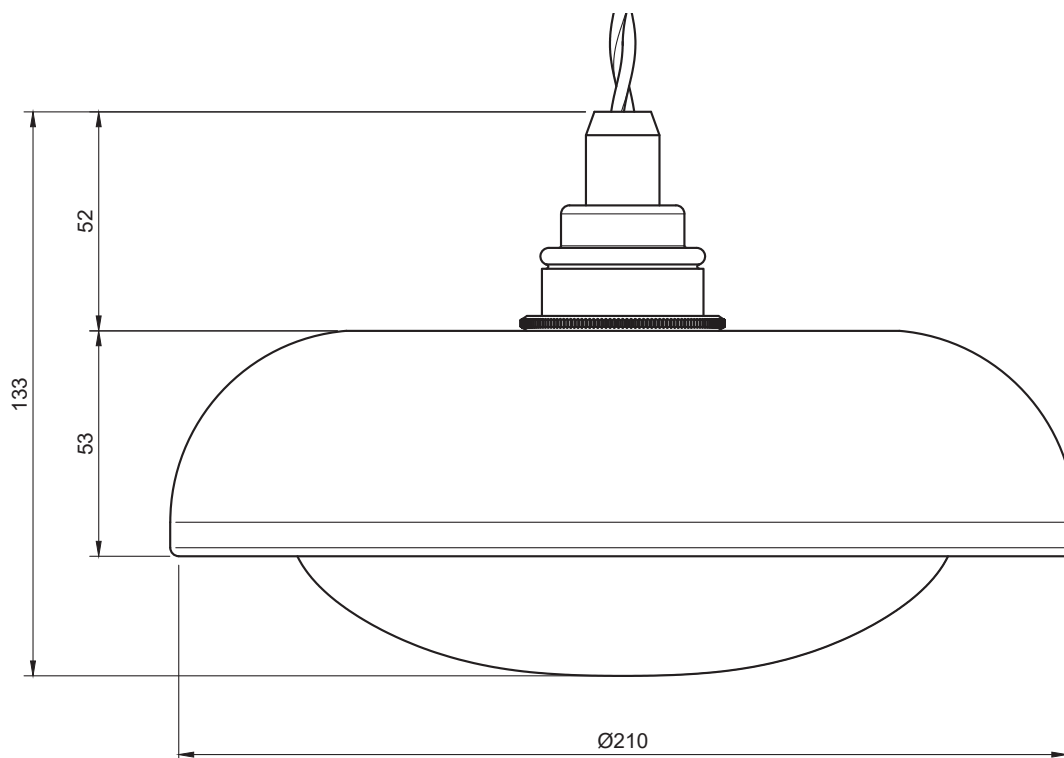

PRODUCT CODE	LENGTH	WIDTH	HEIGHT	WEIGHT	MATERIAL	COLOUR
NOCTILUCIA-M-SHELL-L-Y-P-PEN-00-DB	210mm	210mm	133mm	1,356 kg	Glass / Ceramic	Yellow / Pure

INSIDE THE BOX: WHAT'S INCLUDED

INSTALLATION GUIDE

The installation of the product depends on the used canopy, please check out the installation sheets of your canopy.