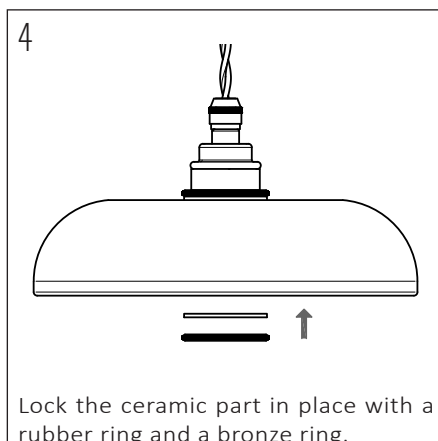

PRODUCT CODE	LENGTH	WIDTH	HEIGHT	WEIGHT	MATERIAL	COLOUR
NOCTILUCIA-M-SHELL-L-Y-P-PEN-00-DB	210mm	210mm	133mm	1,356 kg	Glass / Ceramic	Yellow / Pure

INSIDE THE BOX: WHAT'S INCLUDED

INSTALLATION GUIDE

The installation of the product depends on the used canopy, please check out the installation sheets of your canopy.

This product may only be installed by an authorised electrical installer.

Make sure there are no other cables close by the place of the power cables.

Ensure to switch OFF the fuse before the installation