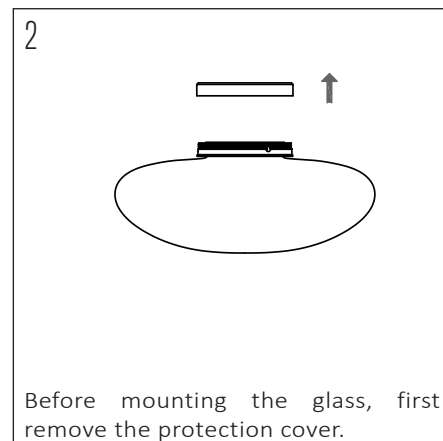

INSTALLATION GUIDE

The installation of the product depends on the used canopy, please check out the installation sheets of your canopy.

This product may only be installed by an authorised electrical installer.

Make sure there are no other cables close by the place of the power cables.

Ensure to switch OFF the fuse before the installation

Be sure the installation is done right before switching ON the fuse.

The appliance is ready for use, enjoy the light.

OTHER IMPORTANT INFORMATION

The warranty is invalidated when the device is opened. The lamp in the appliance must only be changed by the manufacturer. Children should be discouraged from playing with the lights. Mount the appliance on dry surfaces, otherwise it may cause discolouration of the finish. Metal finishes should only be cleaned with a soft, dry cloth. Do not use polishes or abrasives. Keep this installation sheet for future uses.