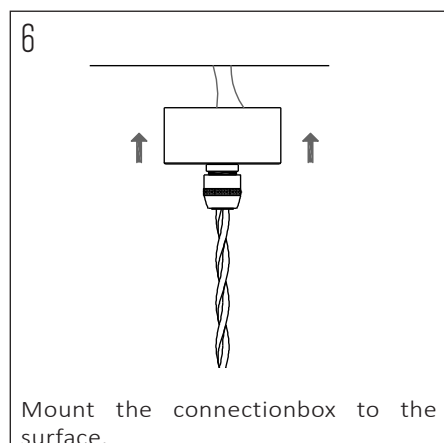

INSTALLATION GUIDE

The installation of the product depends on the used canopy, please check out the installation sheets of your canopy.

This product may only be installed by an authorised electrical installer.

Make sure there are no other cables close by the place of the power cables.

Ensure to switch OFF the fuse before the installation

Be sure the installation is done right before switching ON the fuse.

The appliance is ready for use, enjoy the light.

OTHER IMPORTANT INFORMATION

The warranty is invalidated when the device is opened. The lamp in the appliance must only be changed by the manufacturer. Children should be discouraged from playing with the lights. Mount the appliance on dry surfaces, otherwise it may cause discolouration of the finish. Metal finishes should only be cleaned with a soft, dry cloth. Do not use polishes or abrasives. Keep this installation sheet for future uses.