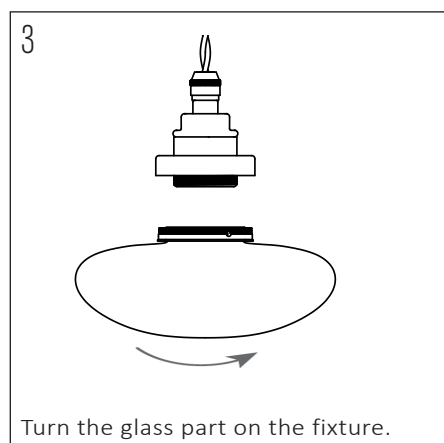

INSTALLATION GUIDE

The installation of the product depends on the used canopy, please check out the installation sheets of your canopy.

This product may only be installed by an authorised electrical installer.

Make sure there are no other cables close by the place of the power cables.

Ensure to switch OFF the fuse before the installation

Be sure the installation is done right before switching ON the fuse.

The appliance is ready for use, enjoy the light.

OTHER IMPORTANT INFORMATION

The warranty is invalidated when the device is opened. The lamp in the appliance must only be changed by the manufacturer. Children should be discouraged from playing with the lights. Mount the appliance on dry surfaces, otherwise it may cause discolouration of the finish. Metal finishes should only be cleaned with a soft, dry cloth. Do not use polishes or abrasives. Keep this installation sheet for future uses.