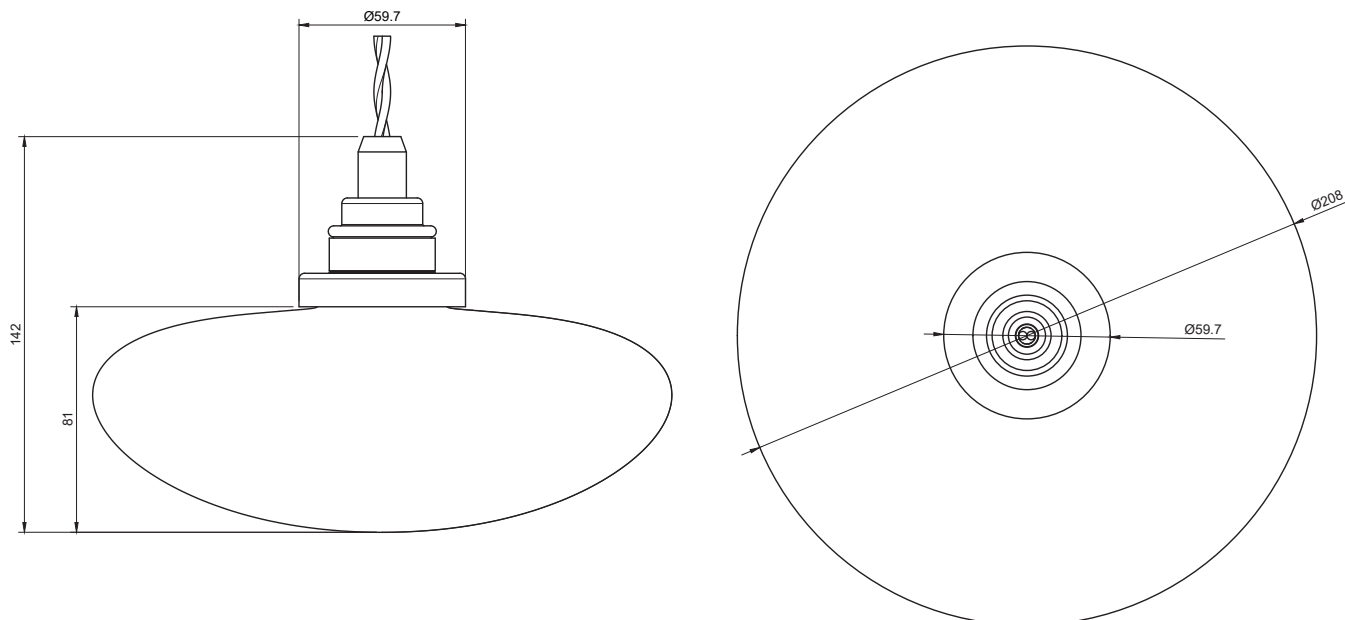

INSIDE THE BOX: WHAT'S INCLUDED