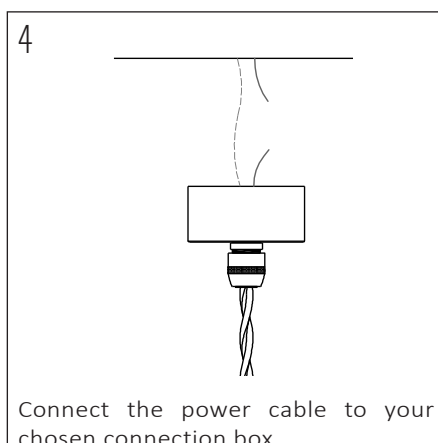

INSTALLATION GUIDE

The installation of the product depends on the used canopy, please check out the installation sheets of your canopy.

This product may only be installed by an authorised electrical installer.

Make sure there are no other cables close by the place of the power cables.

Ensure to switch OFF the fuse before the installation

Be sure the installation is done right before switching ON the fuse.

The appliance is ready for use, enjoy the light.

OTHER IMPORTANT INFORMATION

The warranty is invalidated when the device is opened. The lamp in the appliance must only be changed by the manufacturer. Children should be discouraged from playing with the lights. Mount the appliance on dry surfaces, otherwise it may cause discolouration of the finish. Metal finishes should only be cleaned with a soft, dry cloth. Do not use polishes or abrasives. Keep this installation sheet for future uses.