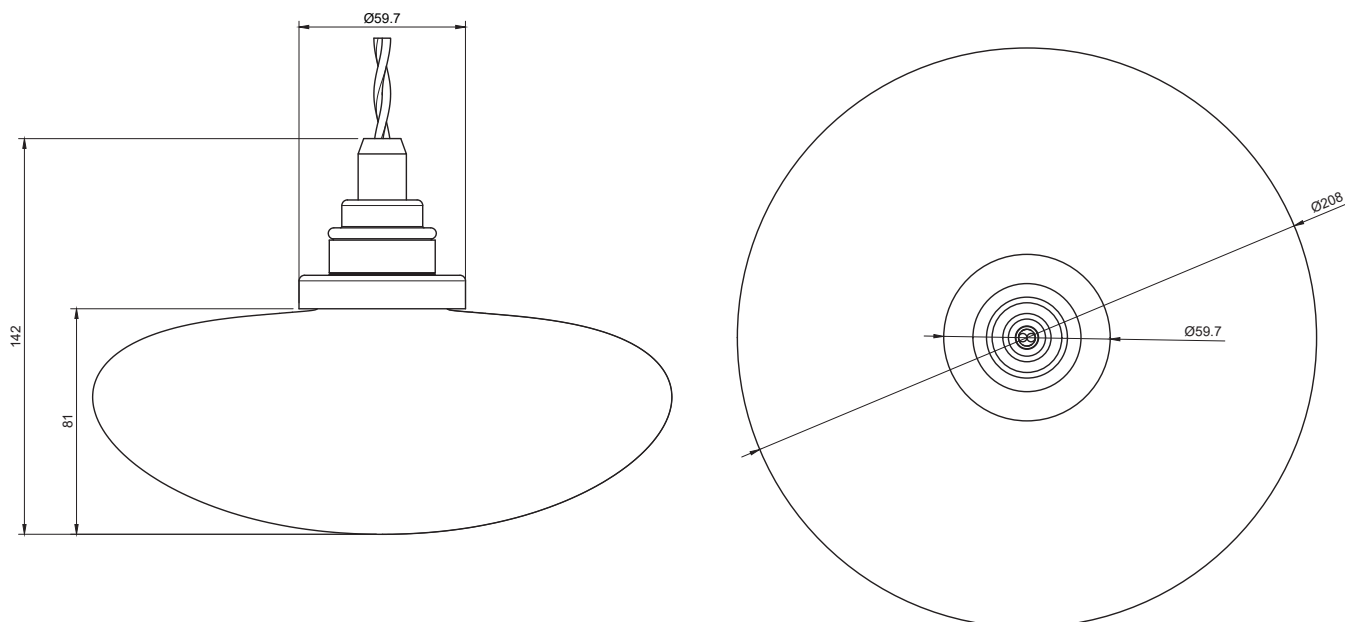

PRODUCT CODE	LENGTH	WIDTH	HEIGHT	WEIGHT	MATERIAL	COLOUR
NOCTILUCIA-L-P-PEN-00-DB	208mm	208mm	142mm	1,020 kg	Glass	Purple

INSIDE THE BOX: WHAT'S INCLUDED

INSTALLATION GUIDE

The installation of the product depends on the used canopy, please check out the installation sheets of your canopy.