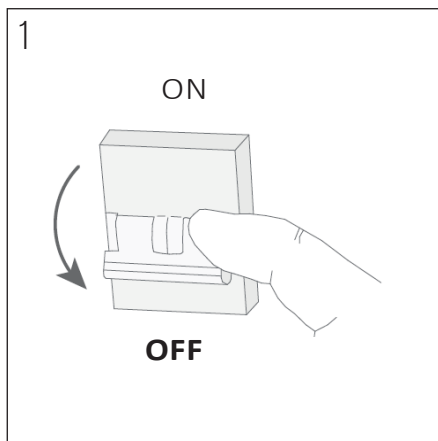

INSTALLATION GUIDE

The installation of the product depends on the used canopy, please check out the installation sheets of your canopy.

This product may only be installed by an authorised electrical installer.

Make sure there are no other cables close by the place of the power cables.

Ensure to switch OFF the fuse before the installation

Be sure the installation is done right before switching ON the fuse.

The appliance is ready for use, enjoy the light.

OTHER IMPORTANT INFORMATION

The warranty is invalidated when the device is opened. The lamp in the appliance must only be changed by the manufacturer. Children should be discouraged from playing with the lights. Mount the appliance on dry surfaces, otherwise it may cause discolouration of the finish. Metal finishes should only be cleaned with a soft, dry cloth. Do not use polishes or abrasives. Keep this installation sheet for future uses.