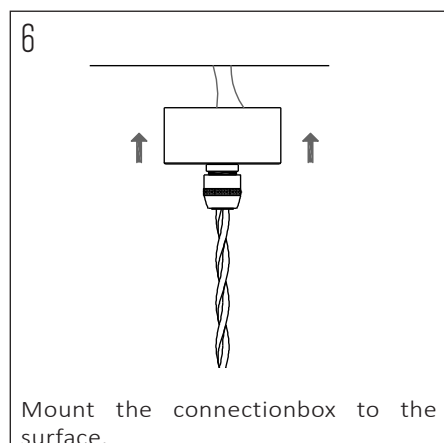

PRODUCT CODE	LENGTH	WIDTH	HEIGHT	WEIGHT	MATERIAL	COLOUR
NOCTILUCIA-L-P-PEN-00-DB	208mm	208mm	142mm	1,020 kg	Glass	Purple

INSIDE THE BOX: WHAT'S INCLUDED

INSTALLATION GUIDE

The installation of the product depends on the used canopy, please check out the installation sheets of your canopy.

This product may only be installed by an authorised electrical installer.

Make sure there are no other cables close by the place of the power cables.

Ensure to switch OFF the fuse before the installation