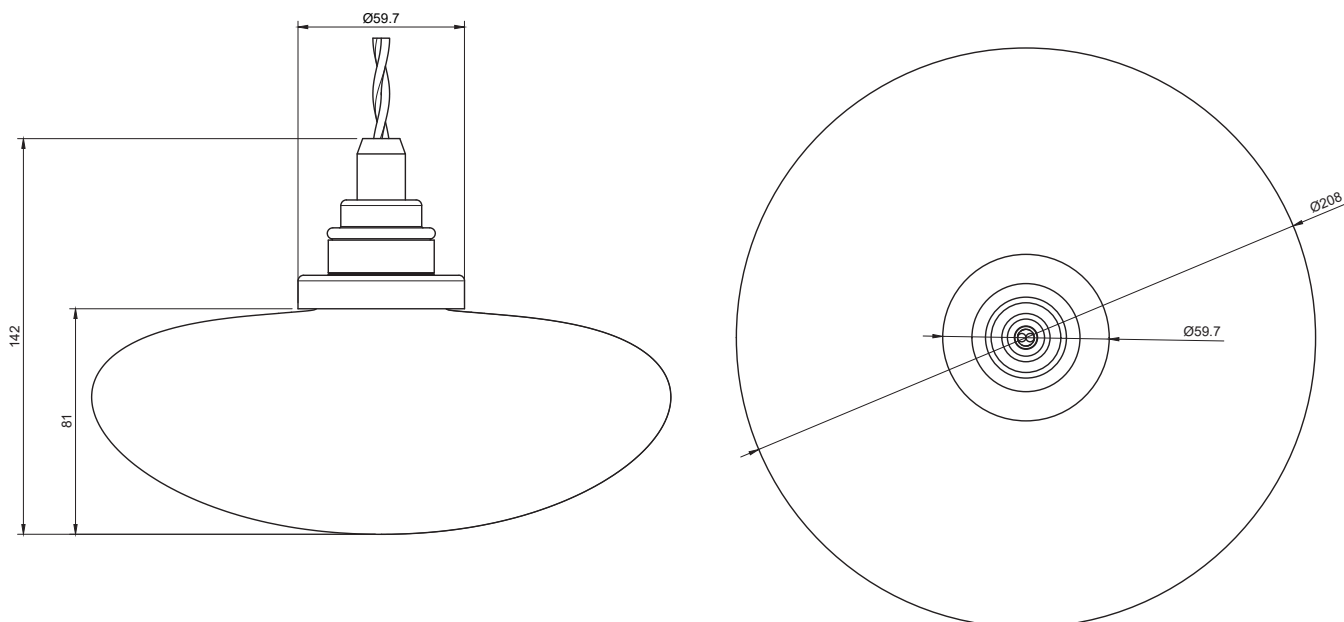

PRODUCT CODE	LENGTH	WIDTH	HEIGHT	WEIGHT	MATERIAL	COLOUR
NOCTILUCIA-L-B-PEN-00-DB	208mm	208mm	142mm	1,020 kg	Glass	Blue

INSIDE THE BOX: WHAT'S INCLUDED

INSTALLATION GUIDE

The installation of the product depends on the used canopy, please check out the installation sheets of your canopy.