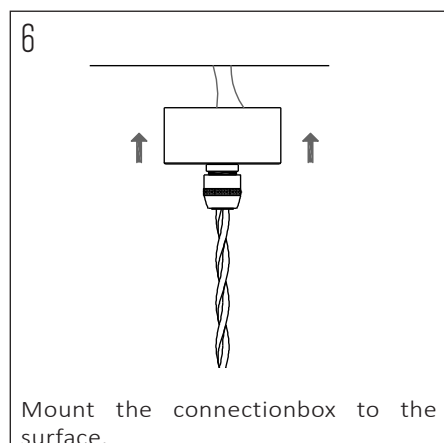

PRODUCT CODE	LENGTH	WIDTH	HEIGHT	WEIGHT	MATERIAL	COLOUR
NOCTILUCIA-L-B-PEN-00-DB	208mm	208mm	142mm	1,020 kg	Glass	Blue

INSIDE THE BOX: WHAT'S INCLUDED

INSTALLATION GUIDE

The installation of the product depends on the used canopy, please check out the installation sheets of your canopy.

This product may only be installed by an authorised electrical installer.

Make sure there are no other cables close by the place of the power cables.

Ensure to switch OFF the fuse before the installation