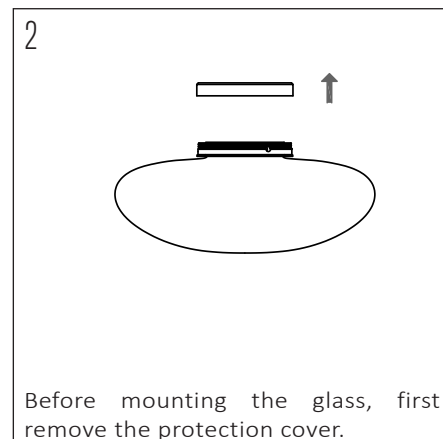

INSTALLATION GUIDE

The installation of the product depends on the used canopy, please check out the installation sheets of your canopy.

This product may only be installed by an authorised electrical installer.

Make sure there are no other cables close by the place of the power cables.

Ensure to switch OFF the fuse before the installation

Be sure the installation is done right before switching ON the fuse.

The appliance is ready for use, enjoy the light.

OTHER IMPORTANT INFORMATION

The warranty is invalidated when the device is opened. The lamp in the appliance must only be changed by the manufacturer. Children should be discouraged from playing with the lights. Mount the appliance on dry surfaces, otherwise it may cause discolouration of the finish. Metal finishes should only be cleaned with a soft, dry cloth. Do not use polishes or abrasives. Keep this installation sheet for future uses.