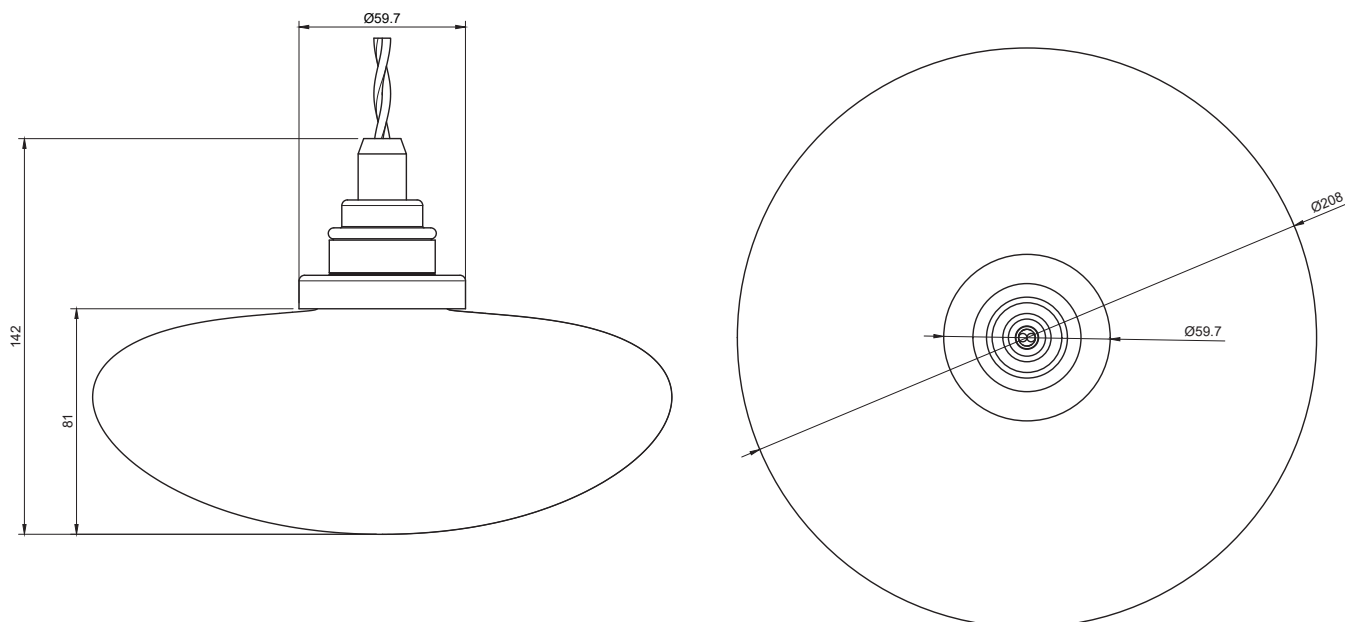

PRODUCT CODE	LENGTH	WIDTH	HEIGHT	WEIGHT	MATERIAL	COLOUR
NOCTILUCIA-L-G-PEN-00-DB	208mm	208mm	142mm	1,020 kg	Glass	Green

INSIDE THE BOX: WHAT'S INCLUDED

INSTALLATION GUIDE

The installation of the product depends on the used canopy, please check out the installation sheets of your canopy.