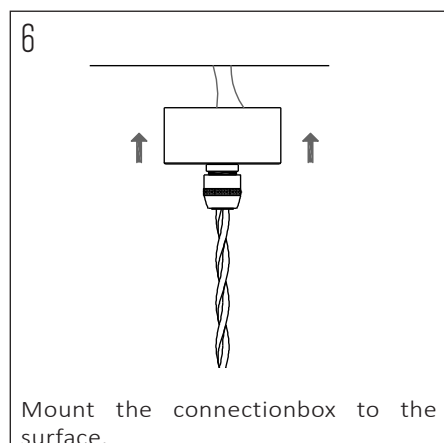

PRODUCT CODE	LENGTH	WIDTH	HEIGHT	WEIGHT	MATERIAL	COLOUR
NOCTILUCIA-L-G-PEN-00-DB	208mm	208mm	142mm	1,020 kg	Glass	Green

INSIDE THE BOX: WHAT'S INCLUDED

INSTALLATION GUIDE

The installation of the product depends on the used canopy, please check out the installation sheets of your canopy.

This product may only be installed by an authorised electrical installer.

Make sure there are no other cables close by the place of the power cables.

Ensure to switch OFF the fuse before the installation