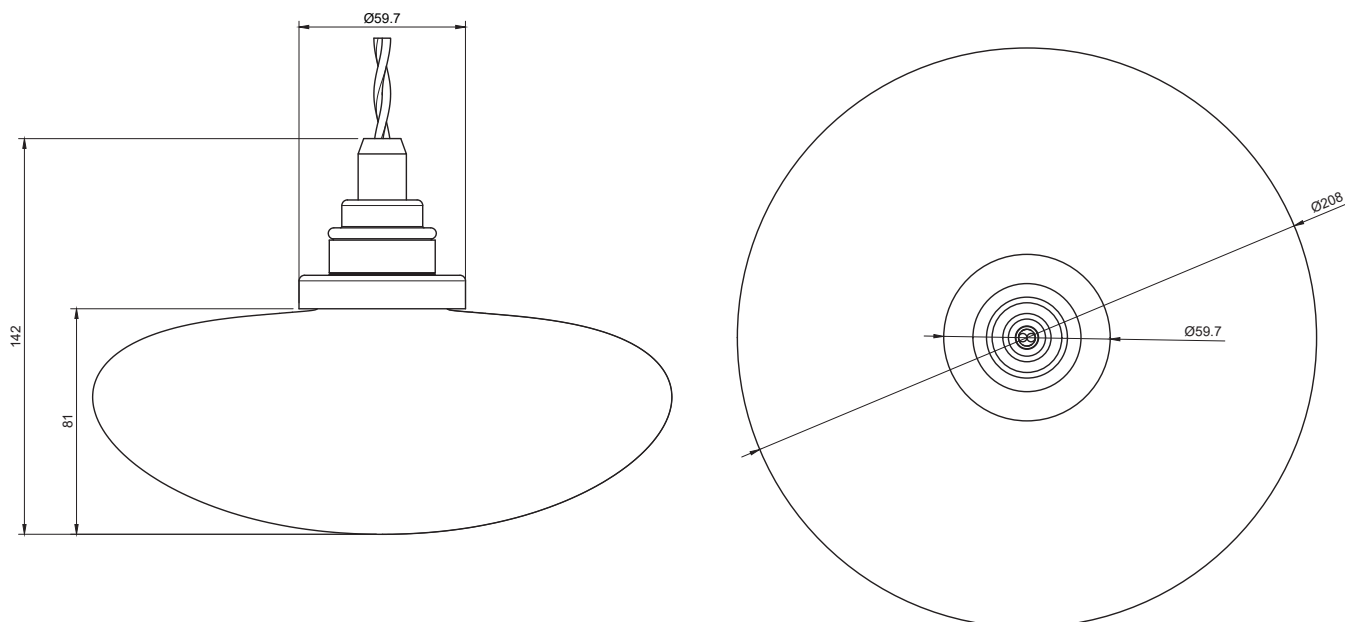

PRODUCT CODE	LENGTH	WIDTH	HEIGHT	WEIGHT	MATERIAL	COLOUR
NOCTILUCIA-L-Y-PEN-00-DB	208mm	208mm	142mm	1,020 kg	Glass	Yellow

INSIDE THE BOX: WHAT'S INCLUDED

INSTALLATION GUIDE

The installation of the product depends on the used canopy, please check out the installation sheets of your canopy.