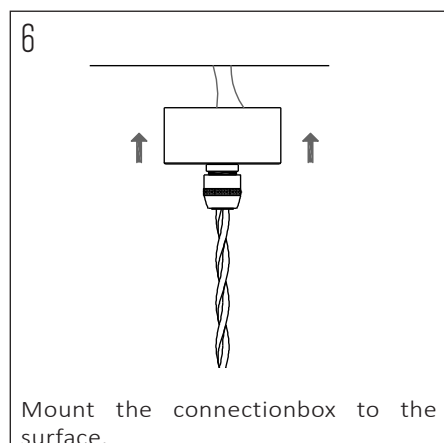

PRODUCT CODE	LENGTH	WIDTH	HEIGHT	WEIGHT	MATERIAL	COLOUR
NOCTILUCIA-L-Y-PEN-00-DB	208mm	208mm	142mm	1,020 kg	Glass	Yellow

INSIDE THE BOX: WHAT'S INCLUDED

INSTALLATION GUIDE

The installation of the product depends on the used canopy, please check out the installation sheets of your canopy.

This product may only be installed by an authorised electrical installer.

Make sure there are no other cables close by the place of the power cables.

Ensure to switch OFF the fuse before the installation