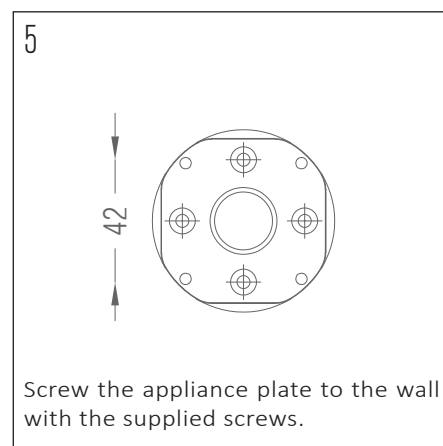

INSTALLATION GUIDE

These instructions are made for your safety. Please read them entirely before starting with the installation of the appliance.

This product may only be installed by an authorised electrical installer.

Make sure there are no other cables close by the place of the power cables.

Ensure to switch OFF the fuse before the installation

Be sure the installation is done right before switching ON the fuse.

The appliance is ready for use, enjoy the light.