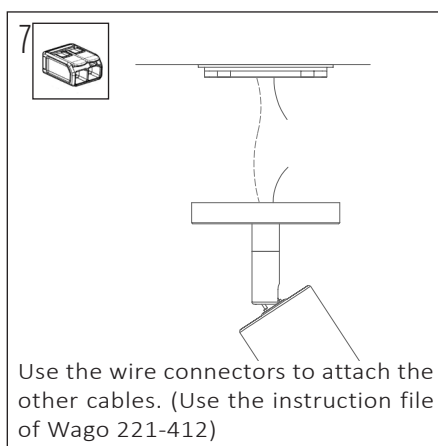

SPECIFICATIONS

PRODUCT CODE	LENGTH	WIDTH	HEIGHT	WEIGHT	MATERIAL	FINISH
LICHELLE-P-PRO-EX-57-7010-DB	70mm	70mm	111mm	0.466 kg	Brass	Dark bronze

INSIDE THE BOX: WHAT'S INCLUDED

2x
1x
2x

INSTALLATION GUIDE

These instructions are made for your safety. Please read them entirely before starting with the installation of the appliance.

This product may only be installed by an authorised electrical installer.

Make sure there are no other cables close by the place of the power cables.

Ensure to switch OFF the fuse before the installation