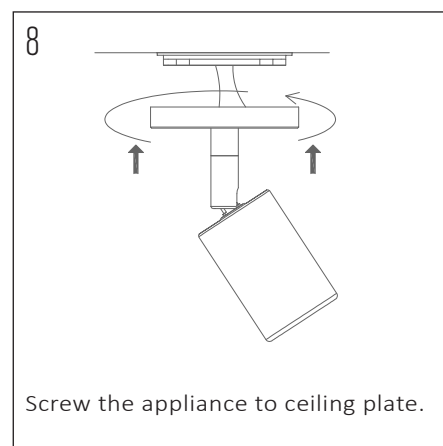

INSTALLATION GUIDE

These instructions are made for your safety. Please read them entirely before starting with the installation of the appliance.

This product may only be installed by an authorised electrical installer.

Make sure there are no other cables close by the place of the power cables.

Ensure to switch OFF the fuse before the installation

Be sure the installation is done right before switching ON the fuse.

The appliance is ready for use, enjoy the light.