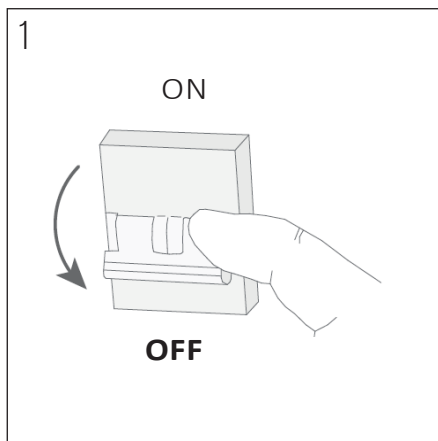

INSTALLATION GUIDE

These instructions are made for your safety. Please read them entirely before starting with the installation of the appliance.

This product may only be installed by an authorised electrical installer.

Make sure there are no other cables close by the place of the power cables.

Ensure to switch OFF the fuse before the installation

Be sure the installation is done right before switching ON the fuse.

The appliance is ready for use, enjoy the light.