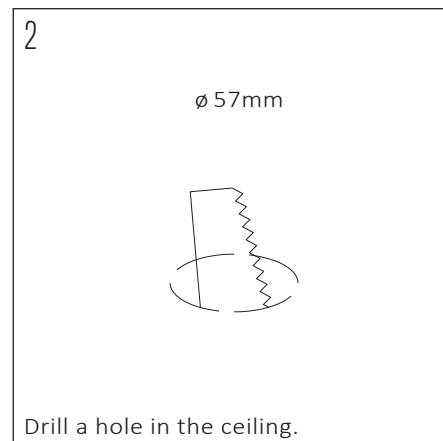

INSTALLATION GUIDE

These instructions are made for your safety. Please read them entirely before starting with the installation of the appliance.

This product may only be installed by an authorised electrical installer.

Make sure there are no other cables close by the place of the power cables.

Ensure to switch OFF the fuse before the installation

Be sure the installation is done right before switching ON the fuse.

The appliance is ready for use, enjoy the light.