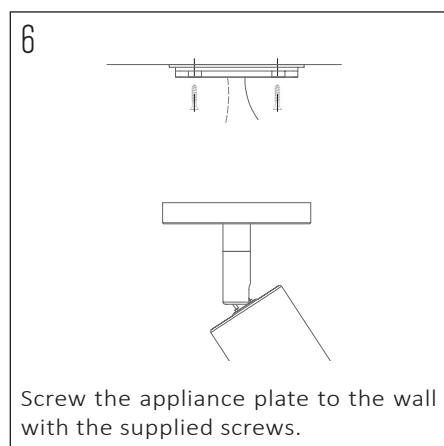

INSTALLATION GUIDE

These instructions are made for your safety. Please read them entirely before starting with the installation of the appliance.

This product may only be installed by an authorised electrical installer.

Make sure there are no other cables close by the place of the power cables.

Ensure to switch OFF the fuse before the installation

Be sure the installation is done right before switching ON the fuse.

The appliance is ready for use, enjoy the light.