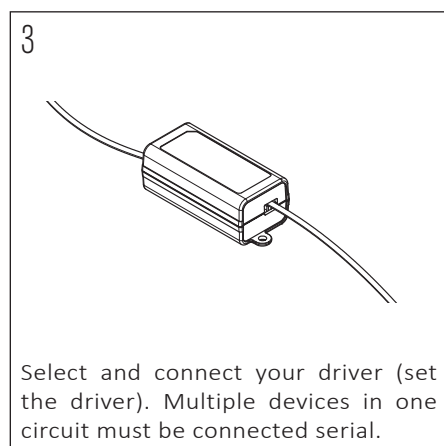

INSTALLATION GUIDE

These instructions are made for your safety. Please read them entirely before starting with the installation of the appliance.

This product may only be installed by an authorised electrical installer.

Make sure there are no other cables close by the place of the power cables.

Ensure to switch OFF the fuse before the installation

Be sure the installation is done right before switching ON the fuse.

The appliance is ready for use, enjoy the light.