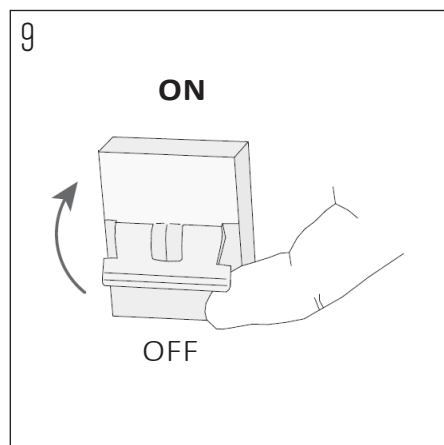

INSTALLATION GUIDE

These instructions are made for your safety. Please read them entirely before starting with the installation of the appliance.

This product may only be installed by an authorised electrical installer.

Make sure there are no other cables close by the place of the power cables.

Ensure to switch OFF the fuse before the installation

Be sure the installation is done right before switching ON the fuse.

The appliance is ready for use, enjoy the light.