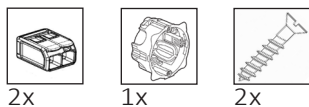

SPECIFICATIONS

PRODUCT CODE	LENGTH	WIDTH	HEIGHT	WEIGHT	MATERIAL	FINISH
LICHELLE-P-PRO-EX-57-7010-DB	70mm	70mm	111mm	0.466 kg	Brass	Dark bronze

INSIDE THE BOX: WHAT'S INCLUDED

2x
1x
2x

INSTALLATION GUIDE

These instructions are made for your safety. Please read them entirely before starting with the installation of the appliance.