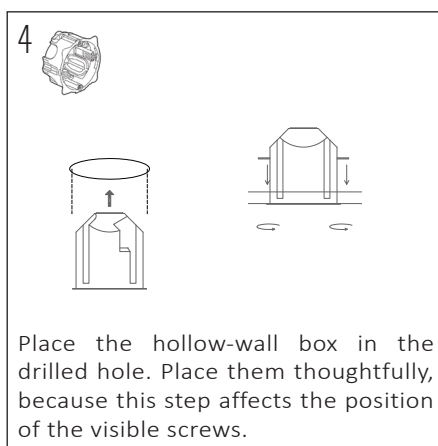

INSTALLATION GUIDE

These instructions are made for your safety. Please read them entirely before starting with the installation of the appliance.

This product may only be installed by an authorised electrical installer.

Make sure there are no other cables close by the place of the power cables.

Ensure to switch OFF the fuse before the installation

Be sure the installation is done right before switching ON the fuse.

The appliance is ready for use, enjoy the light.