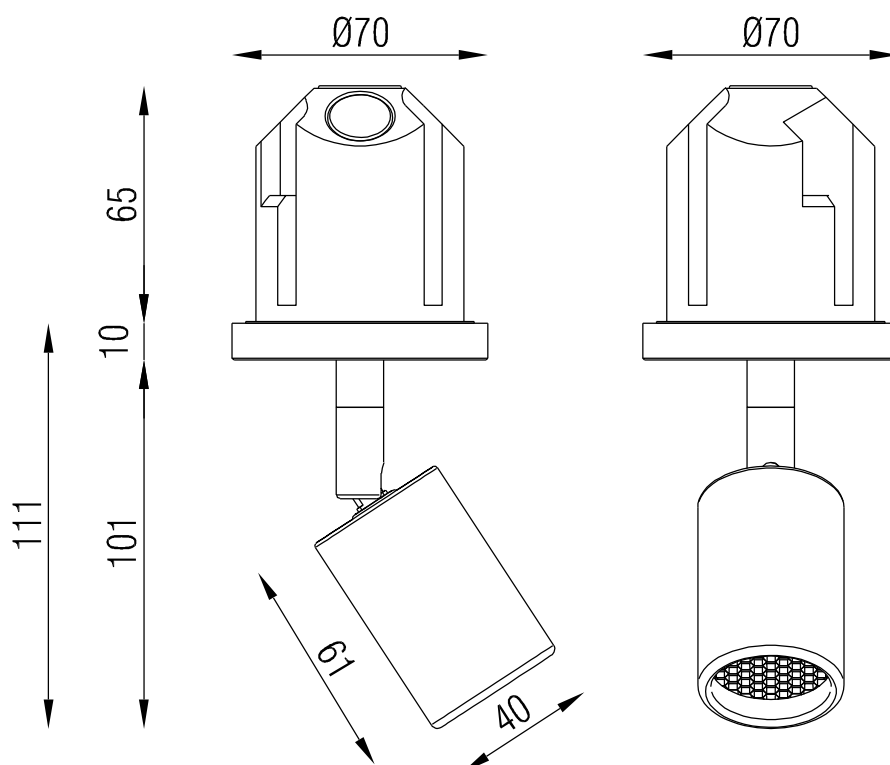

SPECIFICATIONS

PRODUCT CODE	LENGTH	WIDTH	HEIGHT	WEIGHT	MATERIAL	FINISH
LICHELLE-P-PRO-EX-57-7010-DB	70mm	70mm	111mm	0.466 kg	Brass	Dark bronze

INSIDE THE BOX: WHAT'S INCLUDED

2x
1x
2x

INSTALLATION GUIDE

These instructions are made for your safety. Please read them entirely before starting with the installation of the appliance.