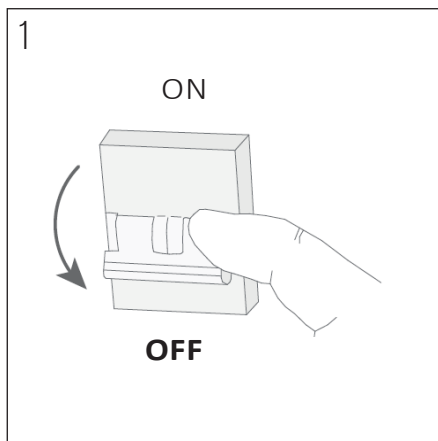

INSIDE THE BOX: WHAT'S INCLUDED

2x

1x

2x

INSTALLATION GUIDE

These instructions are made for your safety. Please read them entirely before starting with the installation of the appliance.

This product may only be installed by an authorised electrical installer.

Make sure there are no other cables close by the place of the power cables.

Ensure to switch OFF the fuse before the installation

Be sure the installation is done right before switching ON the fuse.

The appliance is ready for use, enjoy the light.