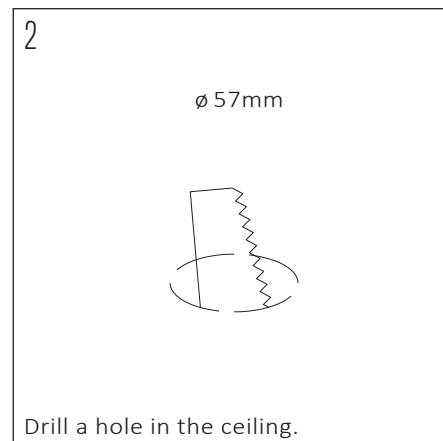

INSTALLATION GUIDE

These instructions are made for your safety. Please read them entirely before starting with the installation of the appliance.

This product may only be installed by an authorised electrical installer.

Make sure there are no other cables close by the place of the power cables.

Ensure to switch OFF the fuse before the installation

Be sure the installation is done right before switching ON the fuse.

The appliance is ready for use, enjoy the light.

OTHER IMPORTANT INFORMATION

The warranty is invalidated when the device is opened. The lamp in the appliance must only be changed by the manufacturer. Children should be discouraged from playing with the lights. Mount the appliance on dry surfaces, otherwise it may cause discolouration of the finish. Metal finishes should only be cleaned with a soft, dry cloth. Do not use polishes or abrasives. Keep this installation sheet for future uses.