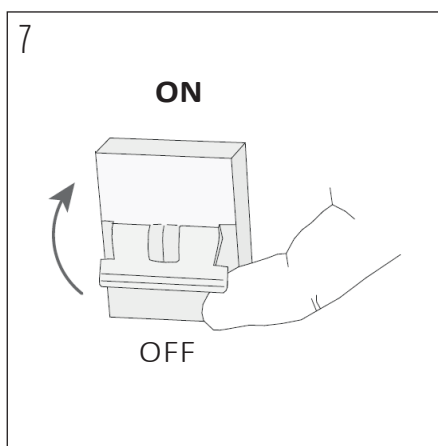

INSIDE THE BOX: WHAT'S INCLUDED

2x

1x

2x

INSTALLATION GUIDE

These instructions are made for your safety. Please read them entirely before starting with the installation of the appliance.

This product may only be installed by an authorised electrical installer.

Make sure there are no other cables close by the place of the power cables.

Ensure to switch OFF the fuse before the installation

Be sure the installation is done right before switching ON the fuse.

The appliance is ready for use, enjoy the light.