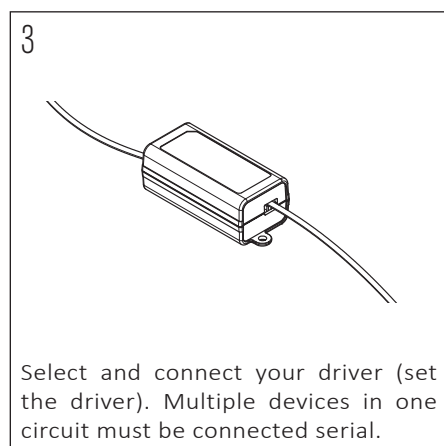

INSIDE THE BOX: WHAT'S INCLUDED

2x

1x

2x

INSTALLATION GUIDE

These instructions are made for your safety. Please read them entirely before starting with the installation of the appliance.

This product may only be installed by an authorised electrical installer.

Make sure there are no other cables close by the place of the power cables.

Ensure to switch OFF the fuse before the installation

Be sure the installation is done right before switching ON the fuse.

The appliance is ready for use, enjoy the light.