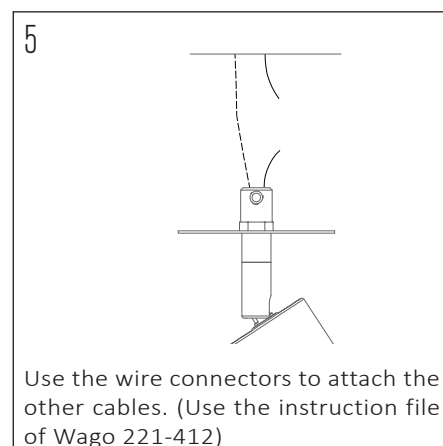

INSIDE THE BOX: WHAT'S INCLUDED

2x

1x

2x

INSTALLATION GUIDE

These instructions are made for your safety. Please read them entirely before starting with the installation of the appliance.

This product may only be installed by an authorised electrical installer.

Make sure there are no other cables close by the place of the power cables.

Ensure to switch OFF the fuse before the installation

Be sure the installation is done right before switching ON the fuse.

The appliance is ready for use, enjoy the light.