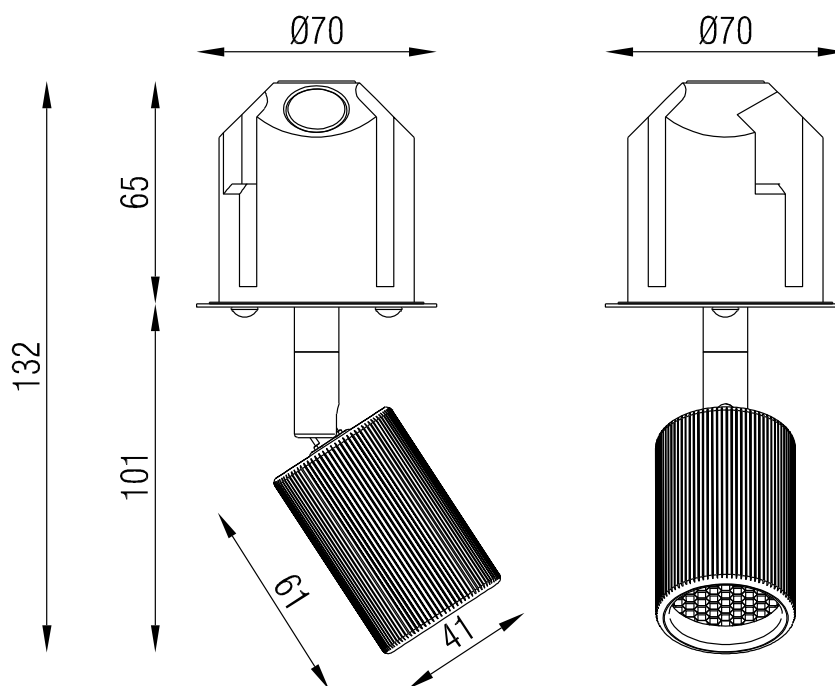

SPECIFICATIONS

| PRODUCT CODE | LENGTH | WIDTH | HEIGHT | WEIGHT | MATERIAL | FINISH |
|------------------------------|--------|-------|--------|----------|----------|-------------|
| LICHELLE-L-PRO-EX-57-7000-DB | 70mm | 70mm | 102mm | 0.305 kg | Brass | Dark bronze |

INSIDE THE BOX: WHAT'S INCLUDED

2x

1x

2x

INSTALLATION GUIDE

These instructions are made for your safety. Please read them entirely before starting with the installation of the appliance.

This product may only be installed by an authorised electrical installer.