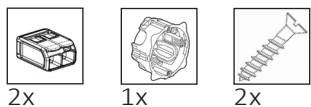

INSIDE THE BOX: WHAT'S INCLUDED

2x

1x

2x