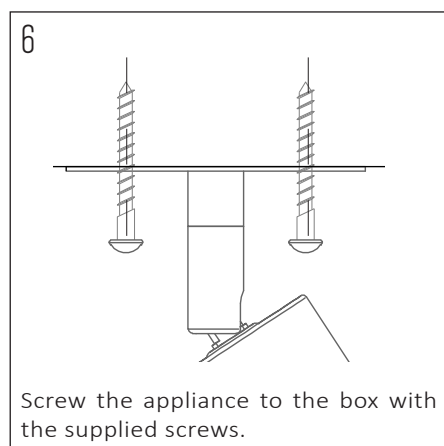

INSIDE THE BOX: WHAT'S INCLUDED

2x

1x

2x

INSTALLATION GUIDE

These instructions are made for your safety. Please read them entirely before starting with the installation of the appliance.

This product may only be installed by an authorised electrical installer.

Make sure there are no other cables close by the place of the power cables.

Ensure to switch OFF the fuse before the installation

Be sure the installation is done right before switching ON the fuse.

The appliance is ready for use, enjoy the light.