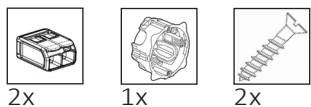

INSIDE THE BOX: WHAT'S INCLUDED

2x   1x   2x