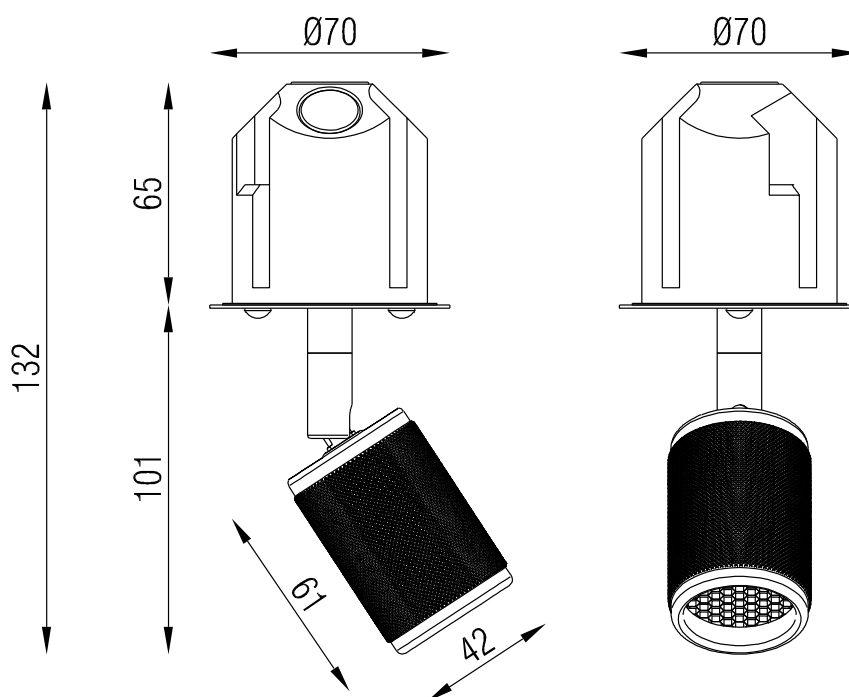

## SPECIFICATIONS

PRODUCT CODE	LENGTH	WIDTH	HEIGHT	WEIGHT	MATERIAL	FINISH
LICHELLE-K-PRO-EX-57-7000-	70mm	70mm	102mm	0.305 kg	Brass	Dark bronze

## INSIDE THE BOX: WHAT'S INCLUDED

2x      1x      2x