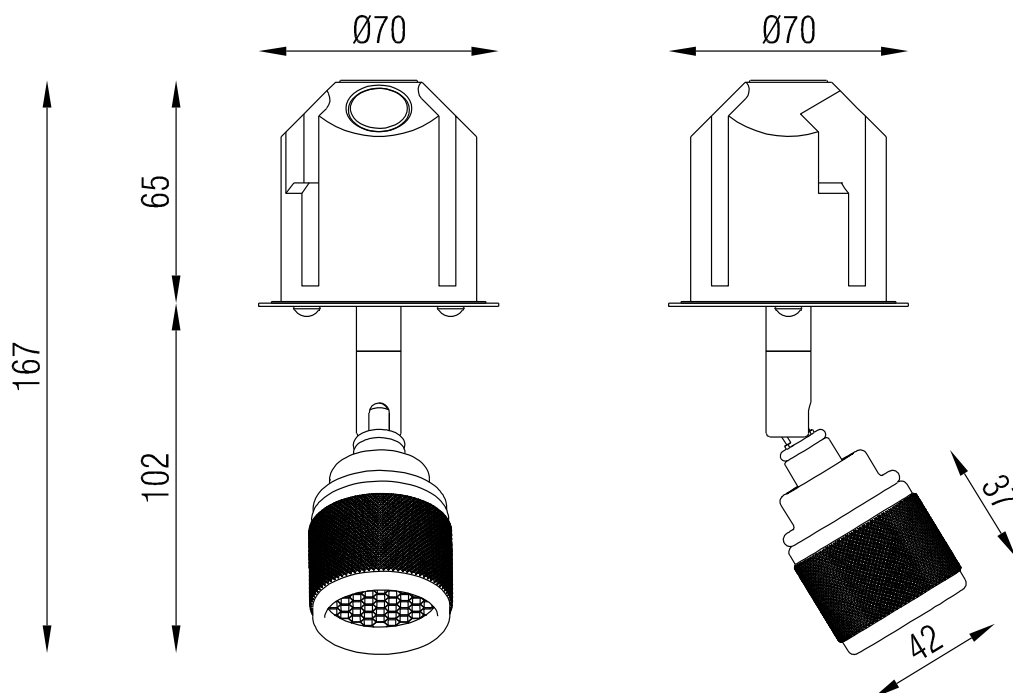

INSIDE THE BOX: WHAT'S INCLUDED