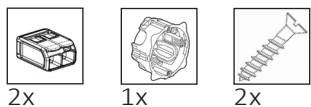

INSIDE THE BOX: WHAT'S INCLUDED