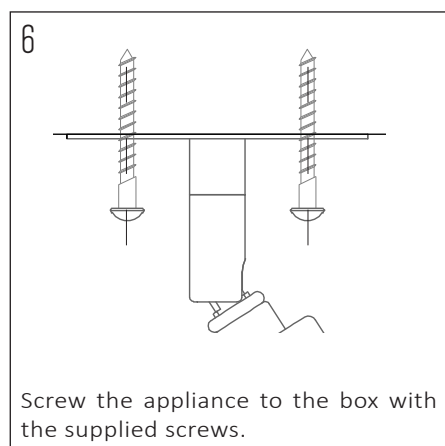

INSTALLATION GUIDE

These instructions are made for your safety. Please read them entirely before starting with the installation of the appliance.

This product may only be installed by an authorised electrical installer.

Make sure there are no other cables close by the place of the power cables.

Ensure to switch OFF the fuse before the installation

Be sure the installation is done right before switching ON the fuse.

The appliance is ready for use, enjoy the light.

OTHER IMPORTANT INFORMATION

The warranty is invalidated when the device is opened. The lamp in the appliance must only be changed by the manufacturer. Children should be discouraged from playing with the lights. Mount the appliance on dry surfaces, otherwise it may cause discolouration of the finish. Metal finishes should only be cleaned with a soft, dry cloth. Do not use polishes or abrasives. Keep this installation sheet for future uses.