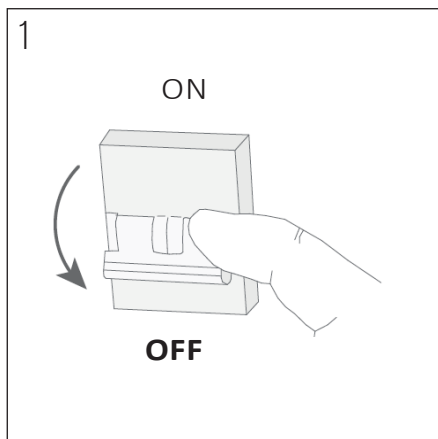

INSTALLATION GUIDE

These instructions are made for your safety. Please read them entirely before starting with the installation of the appliance.

This product may only be installed by an authorised electrical installer.

Make sure there are no other cables close by the place of the power cables.

Ensure to switch OFF the fuse before the installation

Be sure the installation is done right before switching ON the fuse.

The appliance is ready for use, enjoy the light.

OTHER IMPORTANT INFORMATION

The warranty is invalidated when the device is opened. The lamp in the appliance must only be changed by the manufacturer. Children should be discouraged from playing with the lights. Mount the appliance on dry surfaces, otherwise it may cause discolouration of the finish. Metal finishes should only be cleaned with a soft, dry cloth. Do not use polishes or abrasives. Keep this installation sheet for future uses.