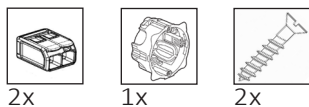

SPECIFICATIONS

PRODUCT CODE	LENGTH	WIDTH	HEIGHT	WEIGHT	MATERIAL	FINISH
LICHELLE-P-PRO-57-7000-DB	70mm	70mm	102mm	0.285 kg	Brass	Dark bronze

INSIDE THE BOX: WHAT'S INCLUDED

2x
1x
2x

INSTALLATION GUIDE

These instructions are made for your safety. Please read them entirely before starting with the installation of the appliance.