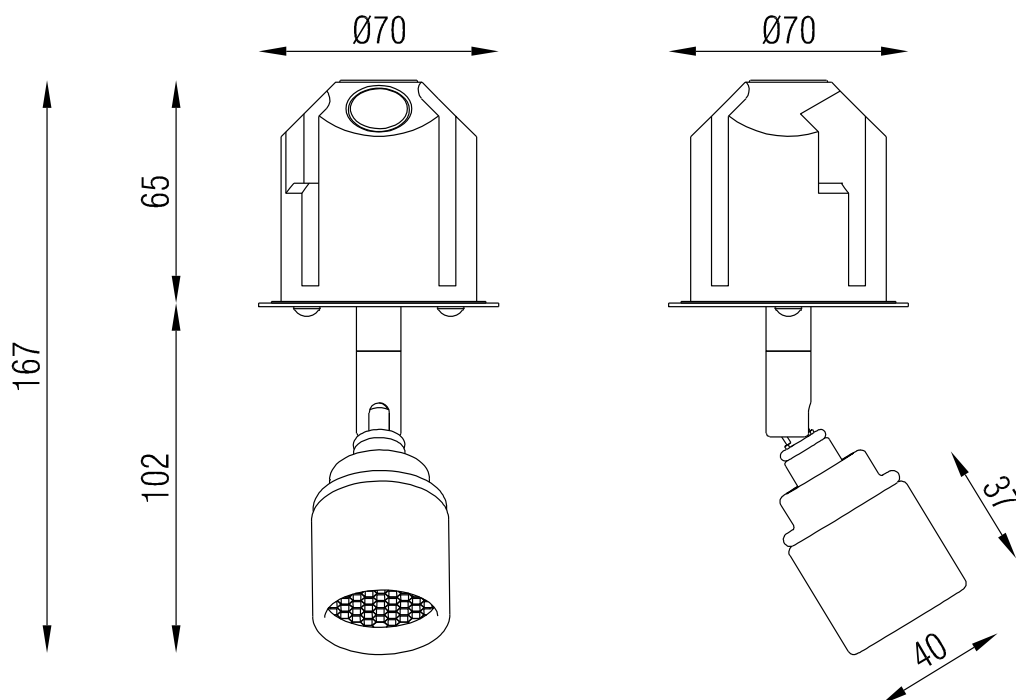

SPECIFICATIONS

PRODUCT CODE	LENGTH	WIDTH	HEIGHT	WEIGHT	MATERIAL	FINISH
LICHELLE-P-PRO-57-7000-DB	70mm	70mm	102mm	0.285 kg	Brass	Dark bronze

INSIDE THE BOX: WHAT'S INCLUDED

2x
1x
2x

INSTALLATION GUIDE

These instructions are made for your safety. Please read them entirely before starting with the installation of the appliance.