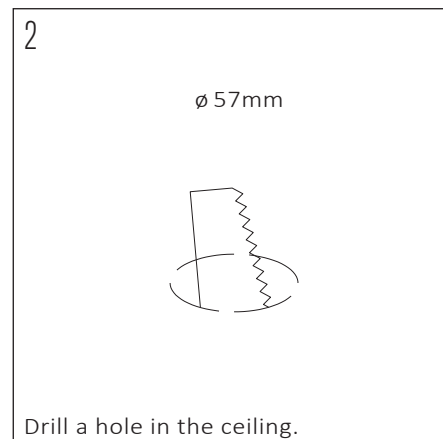

INSTALLATION GUIDE

These instructions are made for your safety. Please read them entirely before starting with the installation of the appliance.

This product may only be installed by an authorised electrical installer.

Make sure there are no other cables close by the place of the power cables.

Ensure to switch OFF the fuse before the installation

Be sure the installation is done right before switching ON the fuse.

The appliance is ready for use, enjoy the light.

OTHER IMPORTANT INFORMATION

The warranty is invalidated when the device is opened. The lamp in the appliance must only be changed by the manufacturer. Children should be discouraged from playing with the lights. Mount the appliance on dry surfaces, otherwise it may cause discolouration of the finish. Metal finishes should only be cleaned with a soft, dry cloth. Do not use polishes or abrasives. Keep this installation sheet for future uses.