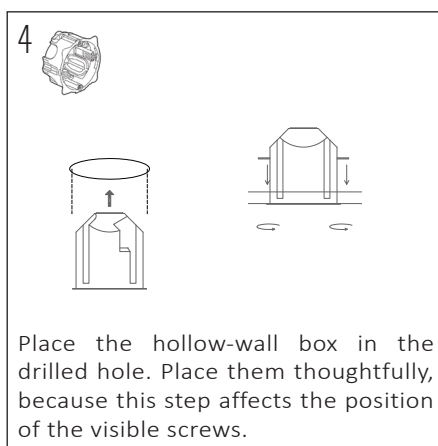

INSTALLATION GUIDE

These instructions are made for your safety. Please read them entirely before starting with the installation of the appliance.

This product may only be installed by an authorised electrical installer.

Make sure there are no other cables close by the place of the power cables.

Ensure to switch OFF the fuse before the installation

Be sure the installation is done right before switching ON the fuse.

The appliance is ready for use, enjoy the light.

OTHER IMPORTANT INFORMATION

The warranty is invalidated when the device is opened. The lamp in the appliance must only be changed by the manufacturer. Children should be discouraged from playing with the lights. Mount the appliance on dry surfaces, otherwise it may cause discolouration of the finish. Metal finishes should only be cleaned with a soft, dry cloth. Do not use polishes or abrasives. Keep this installation sheet for future uses.