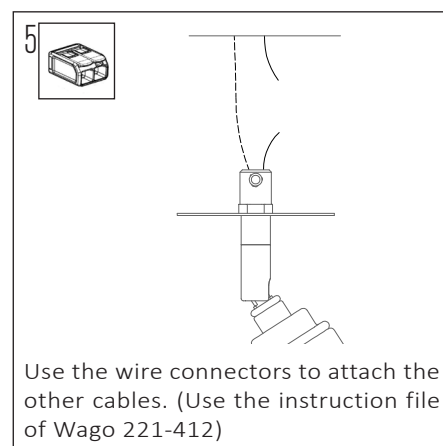

SPECIFICATIONS

PRODUCT CODE	LENGTH	WIDTH	HEIGHT	WEIGHT	MATERIAL	FINISH
LICHELLE-P-PRO-57-7000-DB	70mm	70mm	102mm	0.285 kg	Brass	Dark bronze

INSIDE THE BOX: WHAT'S INCLUDED

2x
1x
2x

INSTALLATION GUIDE

These instructions are made for your safety. Please read them entirely before starting with the installation of the appliance.

This product may only be installed by an authorised electrical installer.

Make sure there are no other cables close by the place of the power cables.

Ensure to switch OFF the fuse before the installation