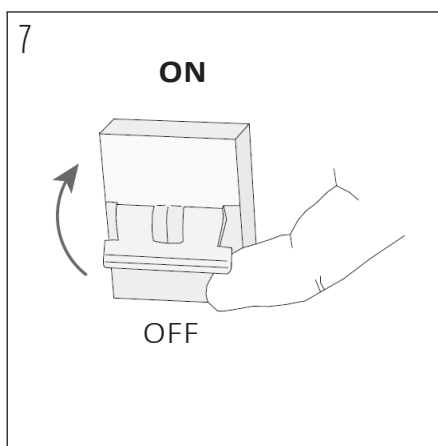

SPECIFICATIONS

PRODUCT CODE	LENGTH	WIDTH	HEIGHT	WEIGHT	MATERIAL	FINISH
LICHELLE-P-PRO-57-7000-DB	70mm	70mm	102mm	0.285 kg	Brass	Dark bronze

INSIDE THE BOX: WHAT'S INCLUDED

2x
1x
2x

INSTALLATION GUIDE

These instructions are made for your safety. Please read them entirely before starting with the installation of the appliance.

This product may only be installed by an authorised electrical installer.

Make sure there are no other cables close by the place of the power cables.

Ensure to switch OFF the fuse before the installation