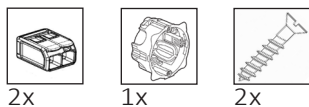

INSIDE THE BOX: WHAT'S INCLUDED

2x 1x 2x