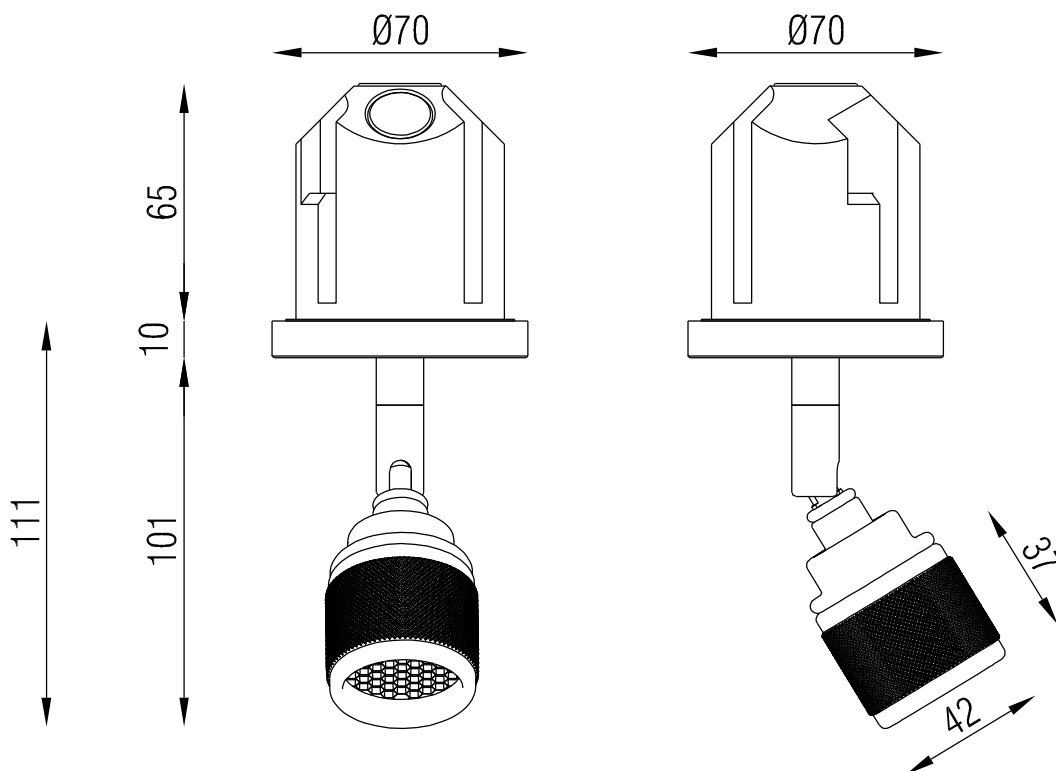

## SPECIFICATIONS

PRODUCT CODE	LENGTH	WIDTH	HEIGHT	WEIGHT	MATERIAL	FINISH
LICHELLE-K-PRO-57-7010-DB	70mm	70mm	111mm	0.446 kg	Brass	Dark bronze

## INSIDE THE BOX: WHAT'S INCLUDED

2x 1x 2x